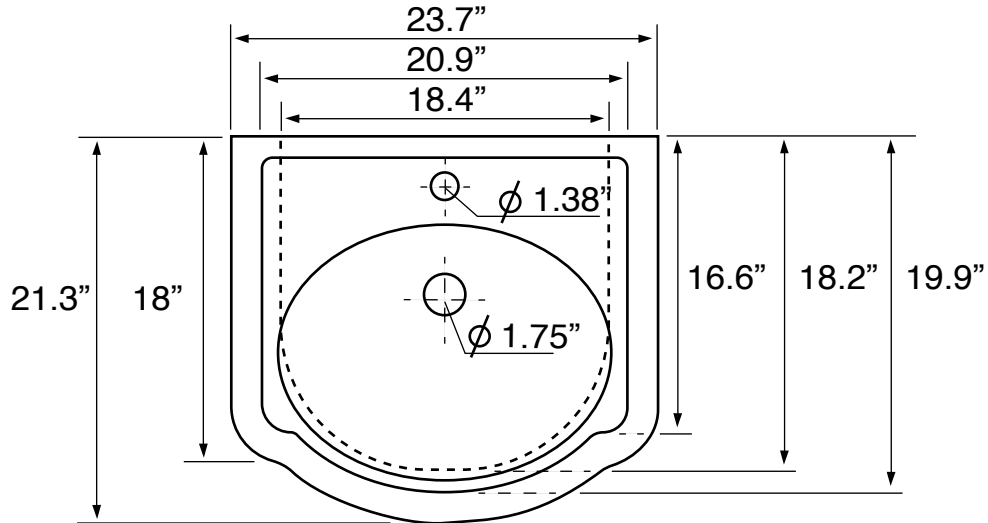

Features

- With overflow.
- Traditional design.

Material

- White ceramic bathroom sink.

Installation

- Wall mount installation.

Configurations

- Single Hole.
- Three Hole (8-inch centers).

Nameek's One-Year Limited Warranty

See website for warranty information details.

Technical Information

| | |
|----------------------|---------------|
| Bowl type: | Single |
| Installation: | Wall mounted |
| Bowl dimensions: | Depth: 6" |
| | Length: 18.4" |
| | Width: 14" |
| Drain hole: | 1.75" |
| Faucet hole: | 1.38" |
| Hole configurations: | 1, 3 |
| Weight: | 30 lbs |

Notes

Install this product according to the installation instructions.

Includes mounting hardware.