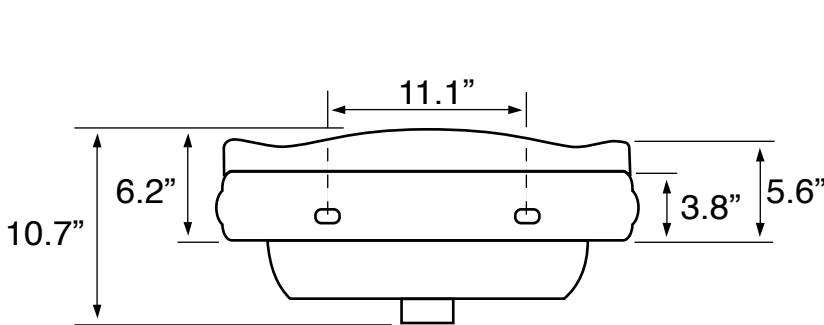

Features

- With overflow.
- Traditional design.

Material

- White ceramic bathroom sink.

Installation

- Wall mount installation.

Configurations

- Single Hole.
- Three Hole (8-inch centers).

Nameek's One-Year Limited Warranty

See website for warranty information details.

Technical Information

| | |
|----------------------|---------------|
| Bowl type: | Single |
| Installation: | Wall mounted |
| Bowl dimensions: | Depth: 6" |
| | Length: 18.4" |
| | Width: 14" |
| Drain hole: | 1.75" |
| Faucet hole: | 1.38" |
| Hole configurations: | 1, 3 |
| Weight: | 30 lbs |