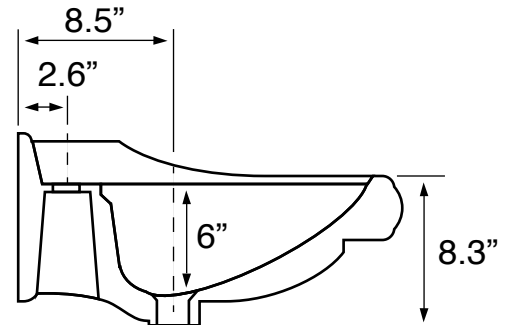

Features

- With overflow.
- Traditional design.

Material

- White ceramic bathroom sink.

Installation

- Wall mount installation.

Configurations

- Single Hole.
- Three Hole (8-inch centers).

Nameek's One-Year Limited Warranty

See website for warranty information details.

Technical Information

| | |
|----------------------|---------------|
| Bowl type: | Single |
| Installation: | Wall mounted |
| Bowl dimensions: | Depth: 6" |
| | Length: 18.4" |
| | Width: 14" |
| Drain hole: | 1.75" |
| Faucet hole: | 1.38" |
| Hole configurations: | 1, 3 |
| Weight: | 30 lbs |