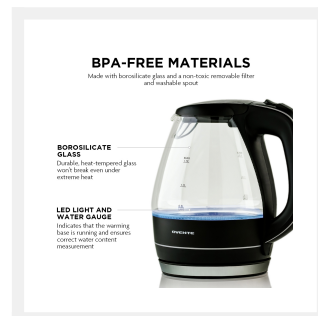

Ovente Electric Kettle, 1.5L, 1100W, BPA-Free, Heat-Tempered Borosilicate Glass, Stainless Steel, Auto Shut-Off & Boil-Dry Protection, Blue LED Lights, Black (KG83B)

Key Features

COMBINING STYLE & FUNCTIONALITY – Taking the #1 spot from our best-selling products, the Ovente KG83 Kettle Series is loved by our customers across the USA for its aesthetics, durability, and functionality. It has a halo of blue LED lights that illuminate the pot when it's in use, and it's made with heat-tempered, stain-resistant borosilicate glass and stainless steel to last long!

ENERGY-EFFICIENT AND POWERFUL – This electric kettle operates on 1100W (120V) and boils a full 1.5L pot of water in 7 minutes or less! It is 50% more efficient than traditional stovetops in reducing your daily electricity use.

SAFE AND ADVANCED – This one is equipped with auto shut-off feature and boil-dry protection technology: It shuts off on its own when the pot has reached its boiling temperature and switches off the heating element when there is no water in the kettle.