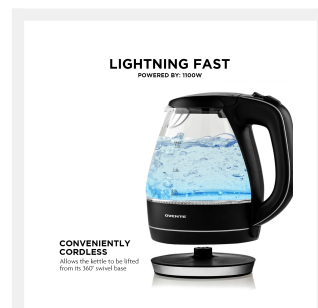

Ovente Electric Kettle, 1.5L, 1100W, BPA-Free, Heat-Tempered Borosilicate Glass, Stainless Steel, Auto Shut-Off & Boil-Dry Protection, Blue LED Lights, Black (KG83B)

Key Features

COMBINING STYLE & FUNCTIONALITY – Taking the #1 spot from our best-selling products, the Ovente KG83 Kettle Series is loved by our customers across the USA for its aesthetics, durability, and functionality. It has a halo of blue LED lights that illuminate the pot when it's in use, and it's made with heat-tempered, stain-resistant borosilicate glass and stainless steel to last long!

ENERGY-EFFICIENT AND POWERFUL – This electric kettle operates on 1100W (120V) and boils a full 1.5L pot of water in 7 minutes or less! It is 50% more efficient than traditional stovetops in reducing your daily electricity use.

ECO-FRIENDLY – Save yourself from the health-associated risks of ingesting harmful chemicals that come from a kettle's loose BPA particles. This fast-heating cordless boiler is BPA-free, and its heating element is concealed. You'll be sure that what you'll get is a clean drinking water that's safe for you and your kids.