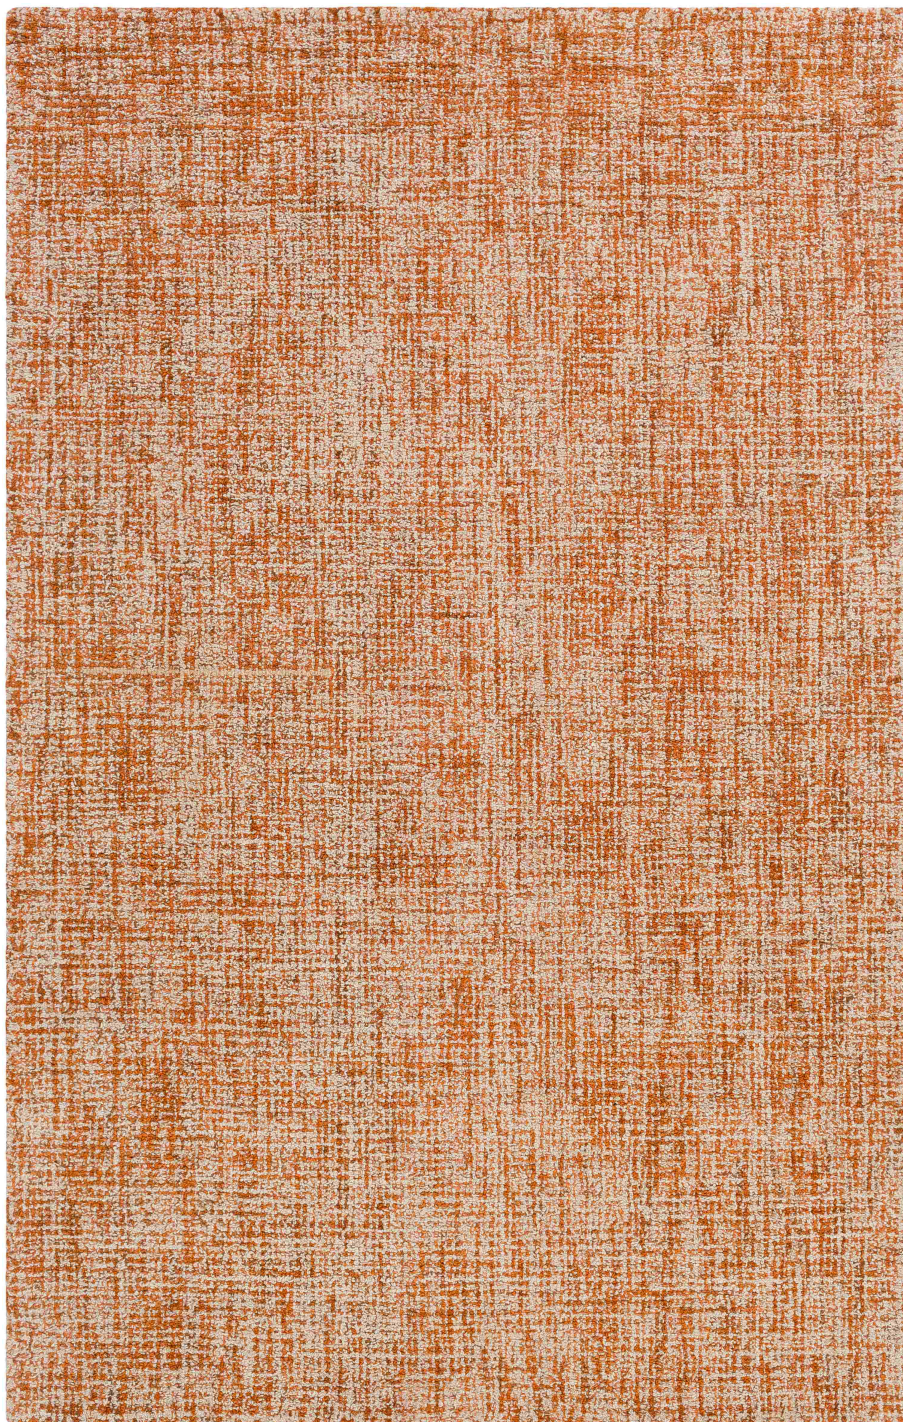

## Aiden AEN-1003

**CORNER DETAIL**

### DETAILS

100% Wool  
Hand Tufted  
Medium Pile  
Thickness: 0.6"  
Made in India

### SIZES AVAILABLE

2' x 3'  
5' x 7'6"  
8' x 10'  
9' x 13'  
10' x 14'  
12' x 15'  
2'6" x 8'  
18" Sample  
Custom Sizes Available