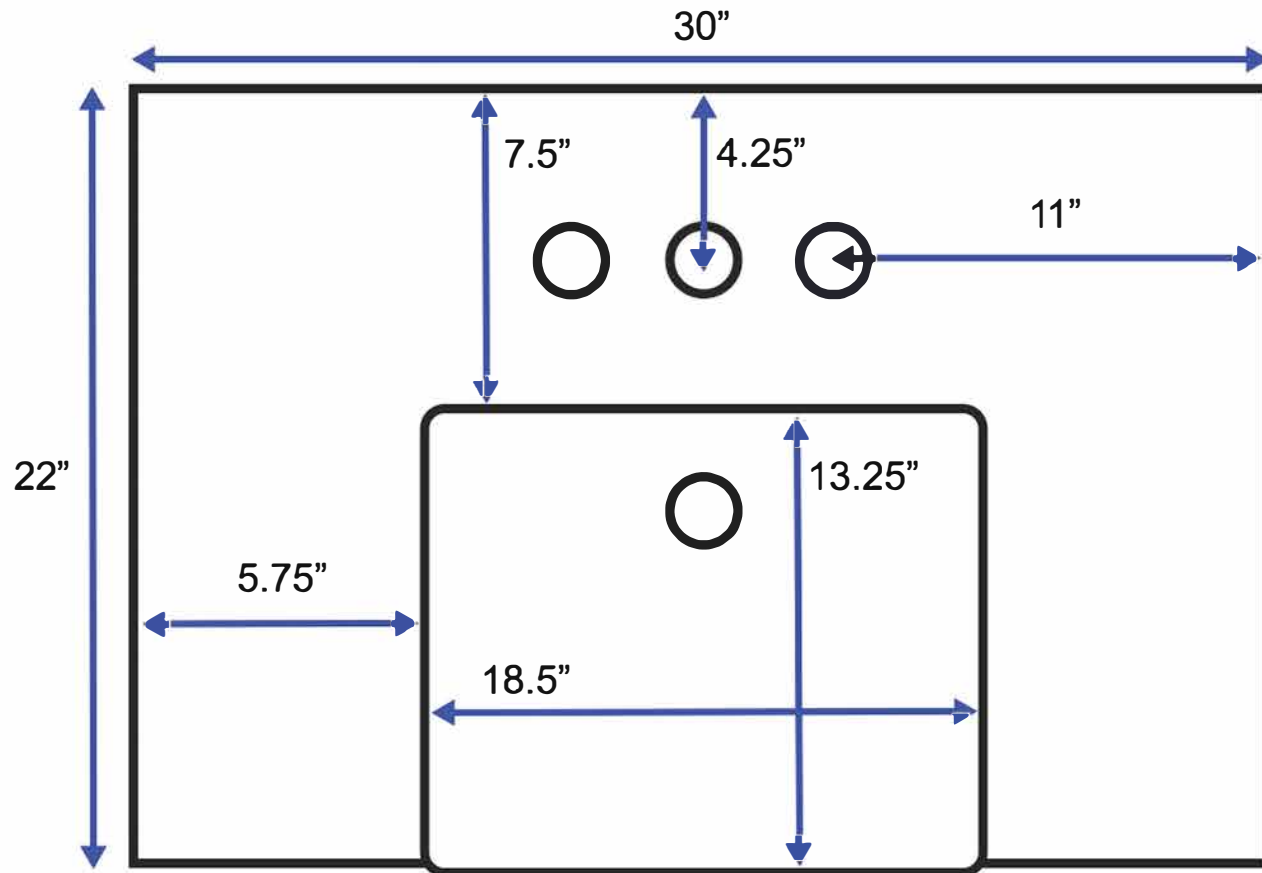

Charlotte 30-inch Vanity (Top View)

All measurements are approximate and rounded to the nearest quarter inch.
Please allow for a slight margin of error.