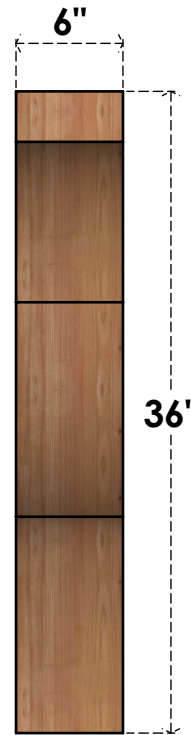

BRC06X32X36FST00RWR

6"W X 32"D X 36"H FUNSTON ROUGH SAWN BRACE, WESTERN RED CEDAR

SIDE

FRONT

EKENA MILLWORK
 2300 WEST MAIN ST.
 CLARKSVILLE, TX 75426
 TOLL FREE: 866-607-0453
 WWW.EKENAMILLWORK.COM

NOTES

1. INSTALLATION TO BE COMPLETED IN ACCORDANCE WITH MANUFACTURER'S SPECIFICATIONS.
2. DRAWING MAY NOT BE TO SCALE
3. THIS DRAWING IS INTENDED FOR DESIGN AND PLANNING PURPOSES ONLY.
4. ALL INFORMATION CONTAINED HEREIN WAS CURRENT AT THE TIME OF DEVELOPMENT BUT MUST BE REVIEWED AND APPROVED BY THE PRODUCT MANUFACTURER TO BE CONSIDERED ACCURATE.
5. PRODUCTS ARE NOT KILN DRIED. THIS ITEM IS UNIQUE AND WILL CONTAIN THE NATURAL VARIATIONS THAT THE WOOD SPECIES OFFERS. THIS MAY RESULT IN VARIATIONS UP TO 1/4"