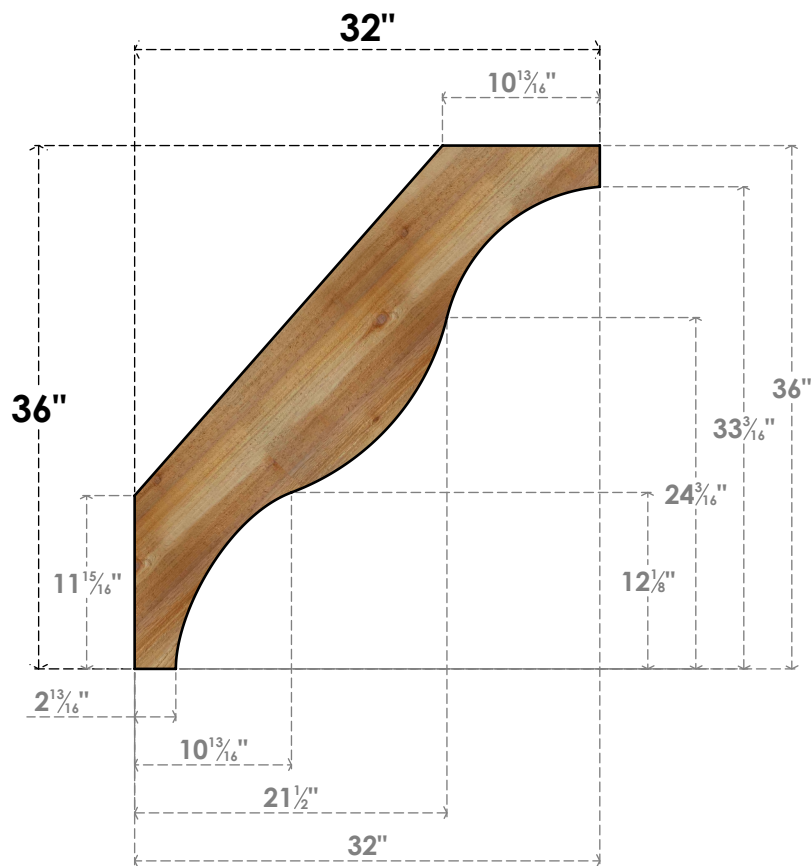

BRC06X32X36FST00RWR

6"W X 32"D X 36"H FUNSTON ROUGH SAWN BRACE, WESTERN RED CEDAR

SIDE

FRONT

EKENA MILLWORK
 2300 WEST MAIN ST.
 CLARKSVILLE, TX 75426
 TOLL FREE: 866-607-0453
 WWW.EKENAMILLWORK.COM

NOTES

1. INSTALLATION TO BE COMPLETED IN ACCORDANCE WITH MANUFACTURER'S SPECIFICATIONS.
2. DRAWING MAY NOT BE TO SCALE
3. THIS DRAWING IS INTENDED FOR DESIGN AND PLANNING PURPOSES ONLY.
4. ALL INFORMATION CONTAINED HEREIN WAS CURRENT AT THE TIME OF DEVELOPMENT BUT MUST BE REVIEWED AND APPROVED BY THE PRODUCT MANUFACTURER TO BE CONSIDERED ACCURATE.
5. PRODUCTS ARE NOT KILN DRIED. THIS ITEM IS UNIQUE AND WILL CONTAIN THE NATURAL VARIATIONS THAT THE WOOD SPECIES OFFERS. THIS MAY RESULT IN VARIATIONS UP TO 1/4"