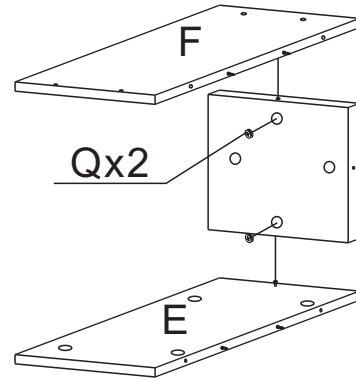

PREPARATION

Before beginning assembly of product, make sure all parts are present. Compare parts with package contents list and hardware contents list.

If any part is missing or damaged, do not attempt to assemble the product.

Estimated Assembly Time: 60 minutes.

Tools Required for Assembly (included): Spanner

1

2

3

4

5