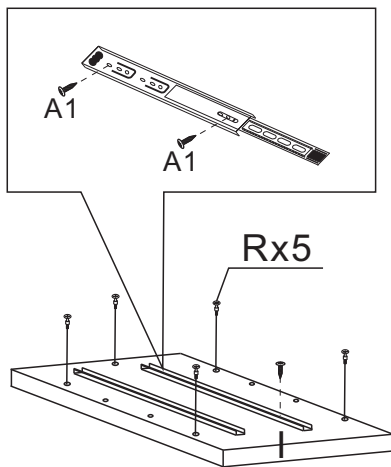

PREPARATION

Before beginning assembly of product, make sure all parts are present. Compare parts with package contents list and hardware contents list.

If any part is missing or damaged, do not attempt to assemble the product.

Estimated Assembly Time: 60 minutes.

Tools Required for Assembly (included): Spanner

1

2

3

4

5