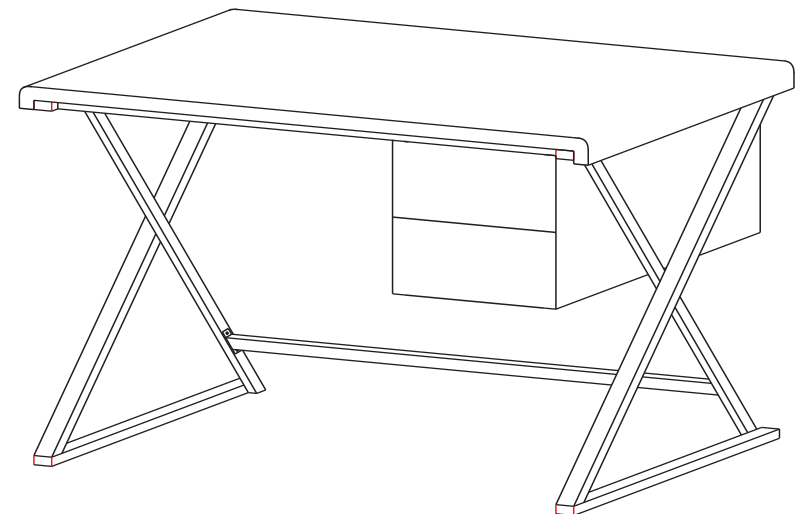

Product Dimensions: 47.2"×21.6"×29.5"

PREPARATION

Before beginning assembly of product, make sure all parts are present. Compare parts with package contents list and hardware contents list.

If any part is missing or damaged, do not attempt to assemble the product.