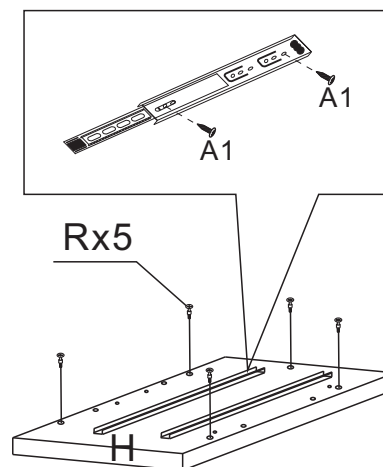

PREPARATION

Before beginning assembly of product, make sure all parts are present. Compare parts with package contents list and hardware contents list.

If any part is missing or damaged, do not attempt to assemble the product.

Estimated Assembly Time: 60 minutes.

Tools Required for Assembly (included): Spanner

1

2

3

4

5