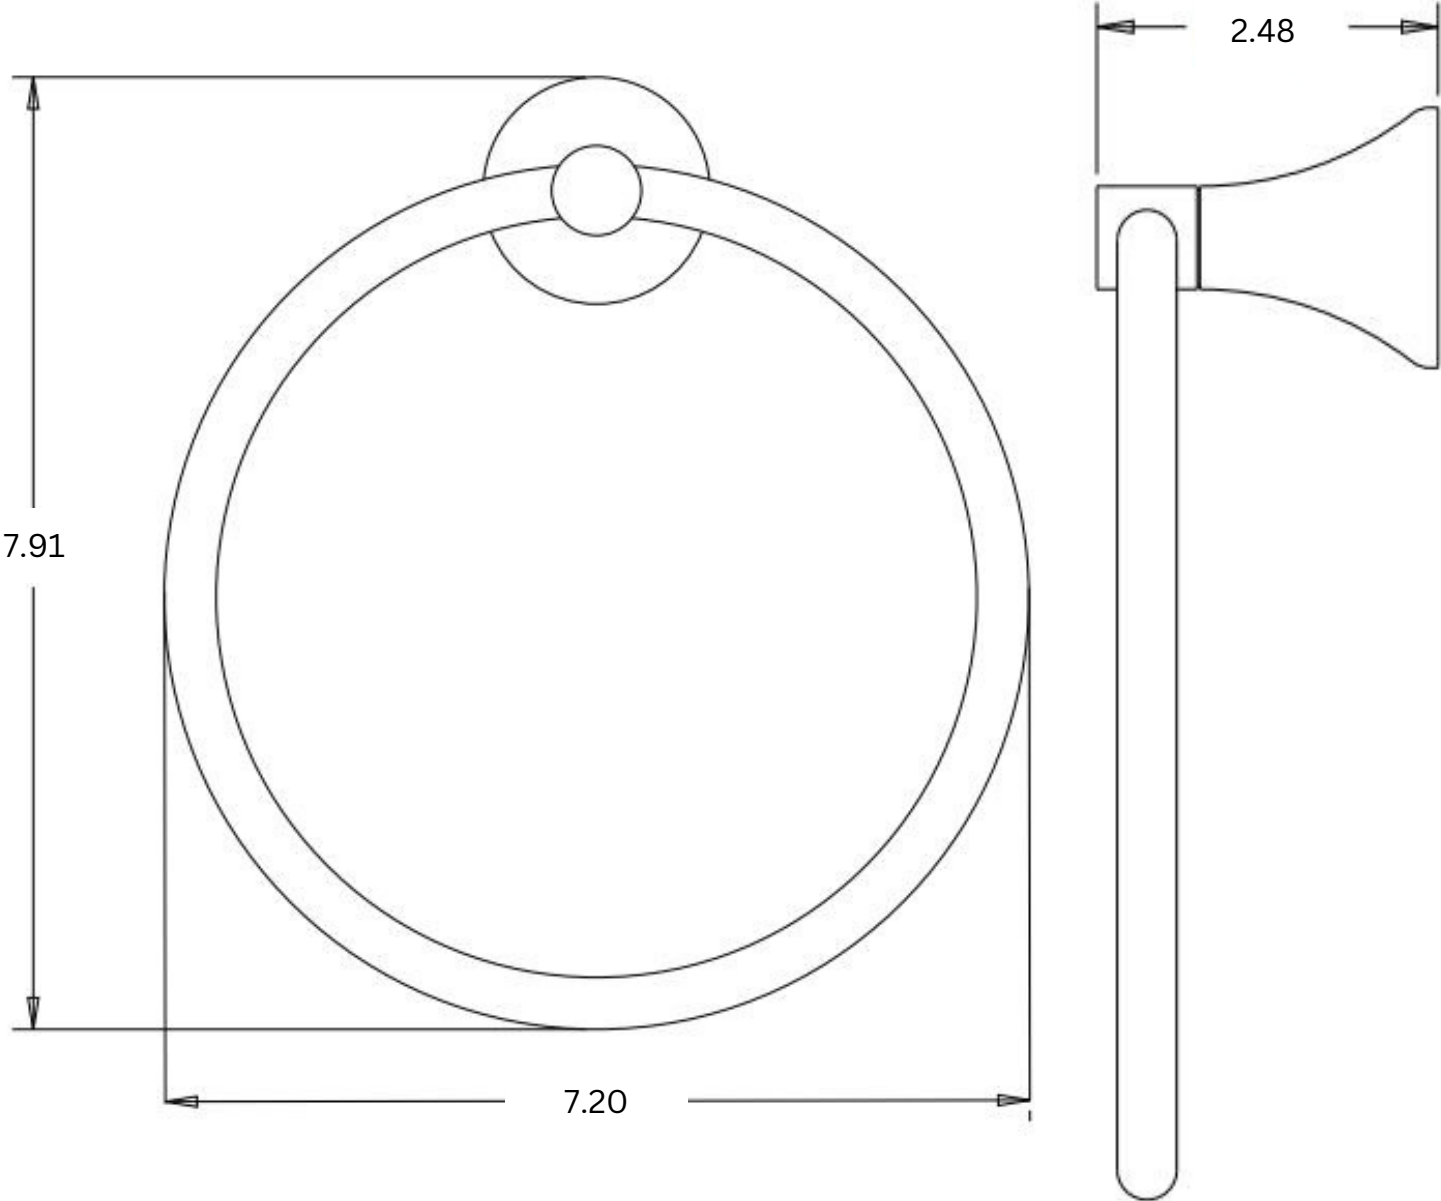

Dimensions

(Measurements in inches)

24" Towel Bar

Series	Model No.	Finish
Livorno	LV2802	Polished Chrome

Features

- ▶ Made of brass
- ▶ Includes installation hardware
- ▶ Matching accessories available by series
- ▶ Concealed disc mounting system
- ▶ Rust, tarnish resistant
- ▶ No assembly required

Dimensions

(Measurements in inches)

Towel Ring

Series	Model No.	Finish
Livorno	LV2803	Polished Chrome

Features

- ▶ Made of brass
- ▶ Includes installation hardware
- ▶ Matching accessories available by series
- ▶ Concealed Disc mounting system
- ▶ Rust, tarnish resistant
- ▶ No assembly required

Dimensions

(Measurements in inches)

Robe Hook