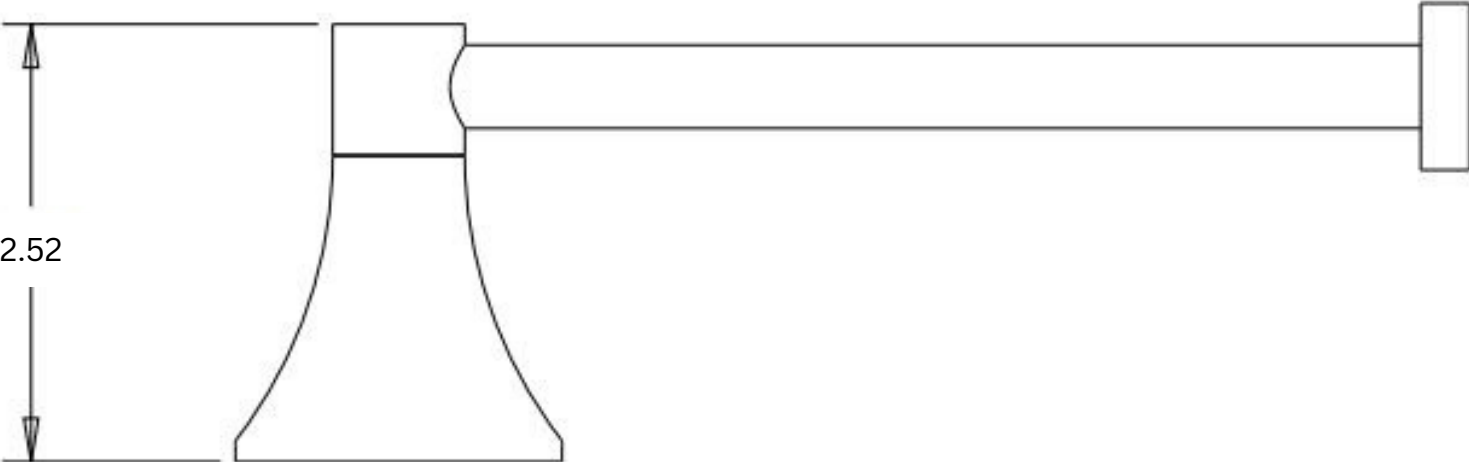

Dimensions

(Measurements in inches)

Toilet Paper Holder