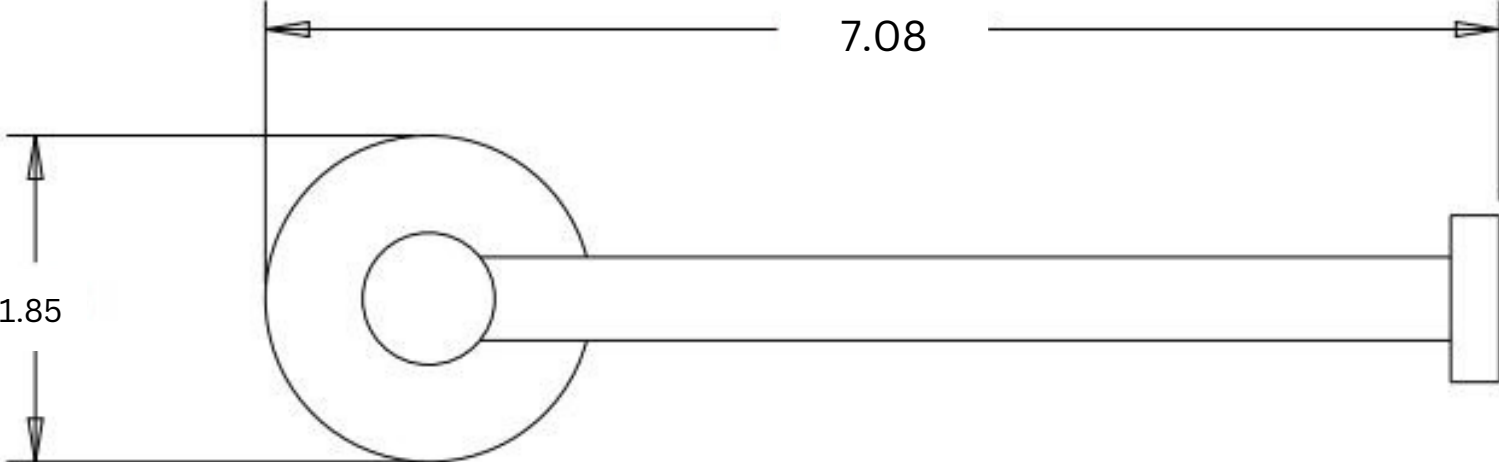

Dimensions

(Measurements in inches)

Toilet Paper Holder