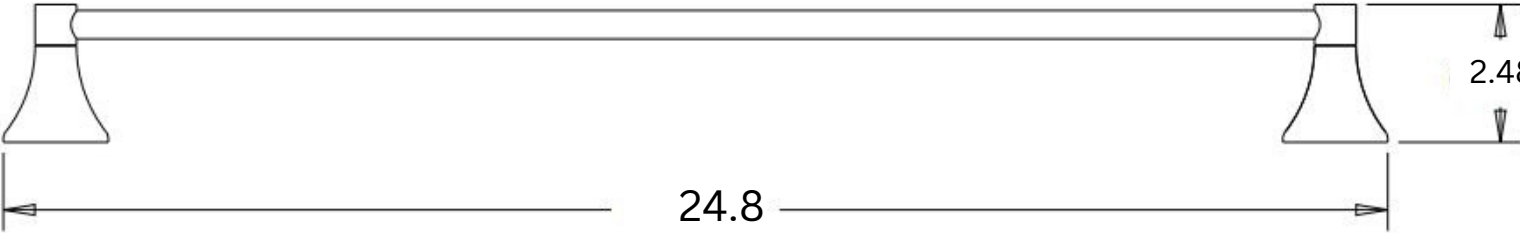

Install these products according to the installation manual

Caution: Risk of personal injury

Do not install these products in any area where they are likely to be used inadvertently as a grab bar or support bar. These products are not designed or intended for use as a grab bar or support bar

Dimensions

(Measurements in inches)

24" Towel Bar

Series	Model No.	Finish
Livorno	LV2802	Polished Chrome

Features

- ▶ Made of brass
- ▶ Includes installation hardware
- ▶ Matching accessories available by series
- ▶ Concealed disc mounting system
- ▶ Rust, tarnish resistant
- ▶ No assembly required

Dimensions

(Measurements in inches)

Towel Ring

Series	Model No.	Finish
Livorno	LV2803	Polished Chrome

Features

- ▶ Made of brass
- ▶ Includes installation hardware
- ▶ Matching accessories available by series
- ▶ Concealed Disc mounting system
- ▶ Rust, tarnish resistant
- ▶ No assembly required