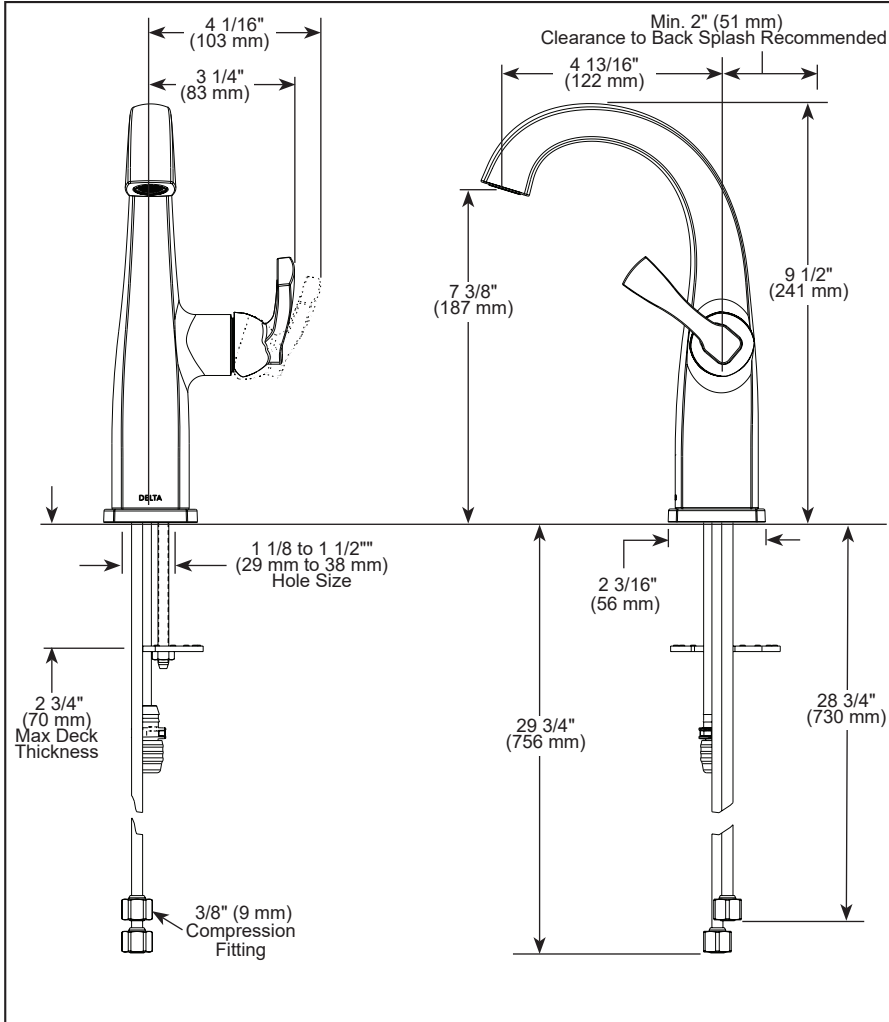

COMPLIES WITH:

- ASME A112.18.1 / CSA B125.1
- Indicates compliance to ICC/ANSI A117.1
- EPA WaterSense®

▲ Designate Proper Finish Suffix

Delta reserves the right (1) to make changes in specifications and materials, and (2) to change or discontinue models, both without notice or obligation. Dimensions are for reference only. See current full-line price book or www.deltafaucet.com for finish options and product availability.

DSP-L-677-DST Rev. B

Delta Faucet Company

55 E. 111th Street, Carmel IN 46280
350 South Edgeware Road, St. Thomas, ON N5P 4L1
© 2023 Delta Faucet Company