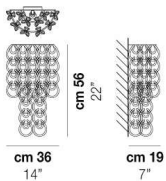

GIOGALI AP 2

TECHNICAL DATA:

CERTIFICATIONS:

LIGHT SOURCES

2x60W 120V/60HZ E26

VOLUME Mc 0,11
GROSS WEIGHT Kg 10
NET WEIGHT Kg 6

[download](#)

SHADE FINISHING

BC

CRAM

CRAG

CRBR

CRFU

CRNN

CROR

CRRR

CRTR

NE

FRAME FINISHING

BR

CR

OTHER VERSION AVAILABLE

Click on the version to go to the web version of the product

GIOGA AP