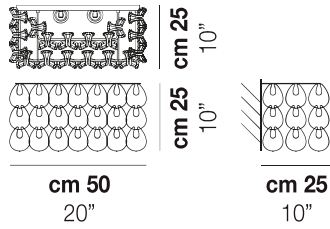

GIOGALI AP 2

TECHNICAL DATA:

CERTIFICATIONS:

LIGHT SOURCES

2x60W 120V/60HZ E26

VOLUME Mc 0,11
GROSS WEIGHT Kg 10
NET WEIGHT Kg 6

[download](#)

SHADE FINISHING