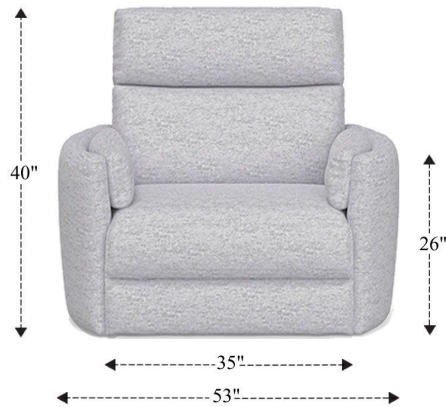

# Extra Wide Power Glider Recliner

Overall Dimensions	53" x 38" x 40"
Overall Width	53"
Overall Depth	38"
Overall Height	40"
Overall Weight	129.4 lbs.
Fully Reclined	62"
Distance from Wall	10.5"
Back of Seat to end of Chaise	41"
Leg Height (Distance from Foot Rest to Floor in Full Recline)	20.5"
Head Height (Distance from Headrest to Floor in Full Recline)	--

Seat Width	35"
Seat Depth	22.5"
Seat Height	20"
Arm Width	3"
Arm Depth	24.5"
Arm Height	26"
Back Width	37"
Back Height	22"
Headrest Extended from Back	--