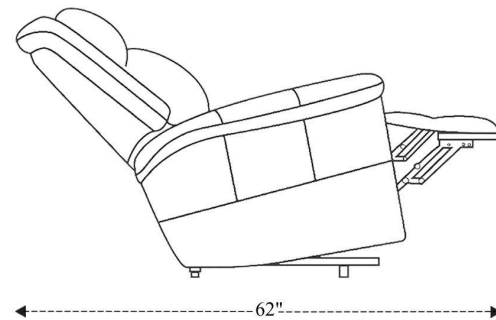

# Extra Wide Power Glider Recliner

Overall Dimensions	53" x 38" x 40"
Overall Width	53"
Overall Depth	38"
Overall Height	40"
Overall Weight	129.4 lbs.
Fully Reclined	62"
Distance from Wall	10.5"
Back of Seat to end of Chaise	41"
Leg Height (Distance from Foot Rest to Floor in Full Recline)	20.5"
Head Height (Distance from Headrest to Floor in Full Recline)	--

Seat Width	35"
Seat Depth	22.5"
Seat Height	20"
Arm Width	3"
Arm Depth	24.5"
Arm Height	26"
Back Width	37"
Back Height	22"
Headrest Extended from Back	--