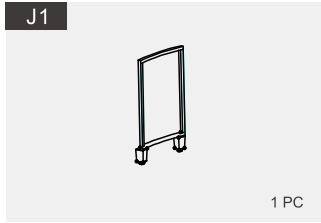

PARTS Packing List of Box A