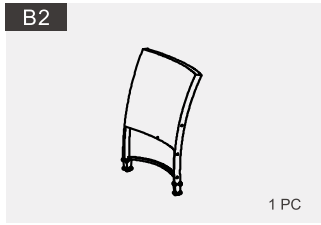

PARTS Packing List of Box A