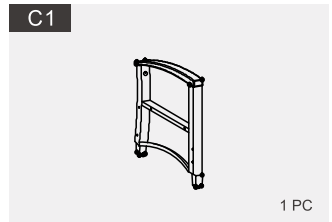

PARTS Packing List of Box B