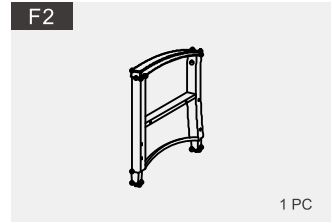

PARTS Packing List of Box B