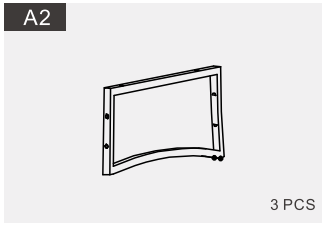

PARTS Packing List of Box A