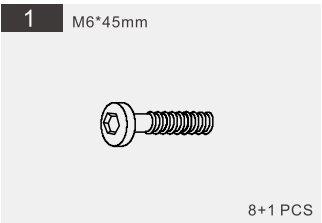

PARTS Packing List of Box A

PARTS Packing List of Box B

| PARTS Packing List of Box C

I HARDWARE

PRODUCT ASSEMBLY Left Armrest Curved Sofa Assembly

1

PART	NO.	QTY.
	A1	1
	A2	1

PART	NO.	QTY.
	3	2