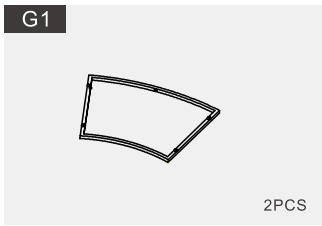

| PARTS Packing List of Box C