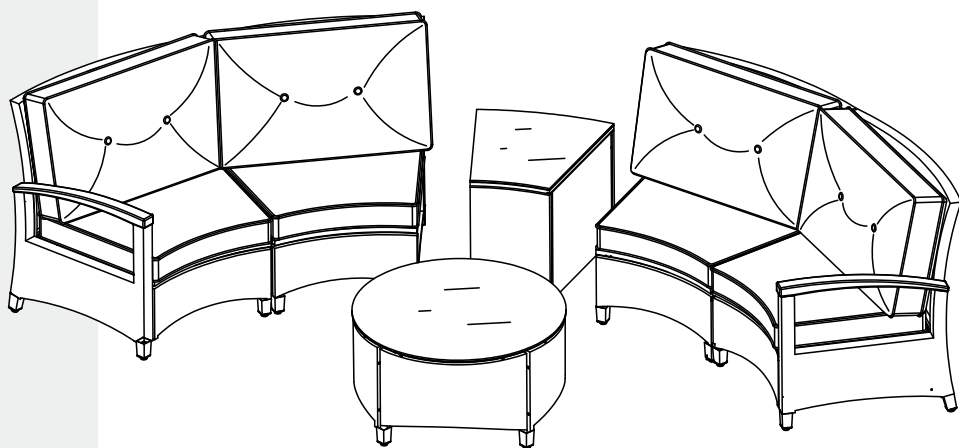

MEISSALIVVE

MANUAL INSTRUCTION

**6 Pieces Outdoor Half-Moon Sectional
Patio Furniture Set**

YK6006 SERIES

ATTENTION

1. This patio furniture sofa set comes with 3 box, please check the parts list and hardware list carefully to make sure you've received all parts.
2. Be sure not to overtighten during installation, and never tighten all screw components until they are all installed on each seat.
3. If there are any missing parts, please contact us with-the missing part and the missing part number, we'll resend them to you ASAP.
4. If there are any damaged parts, please contact us with clear picture or clear video, we'll offer you the best solution after confirming it.