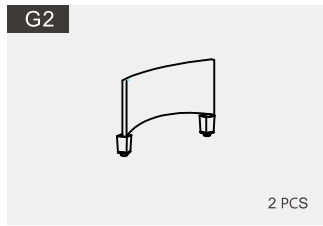

| PARTS Packing List of Box C