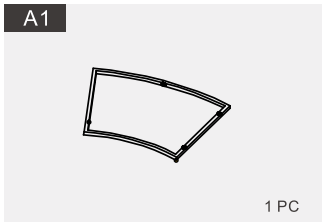

PARTS Packing List of Box B