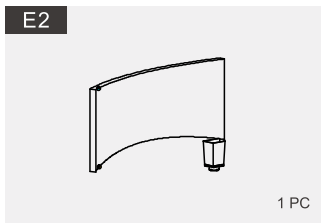

PARTS Packing List of Box B