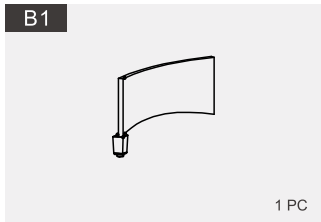

PARTS Packing List of Box B