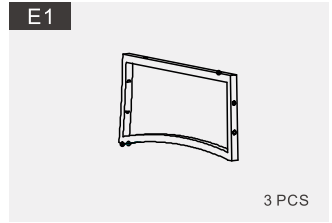

PARTS Packing List of Box A