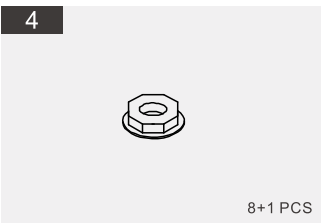

PARTS Packing List of Box A

PARTS Packing List of Box B

| PARTS Packing List of Box C

I HARDWARE

PRODUCT ASSEMBLY Left Armrest Curved Sofa Assembly

1

PART	NO.	QTY.
	A1	1
	A2	1

PART	NO.	QTY.
	3	2

2

PART	NO.	QTY.
	B1	1
	3	2

PRODUCT ASSEMBLY

Left Armrest Curved Sofa Assembly

3

PART	NO.	QTY.
	B2	1
	3	3

4

PART	NO.	QTY.
	C2	1
	3	4