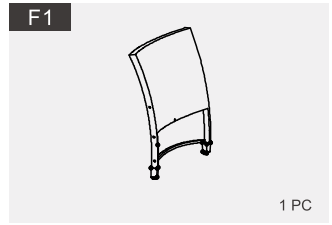

PARTS Packing List of Box A