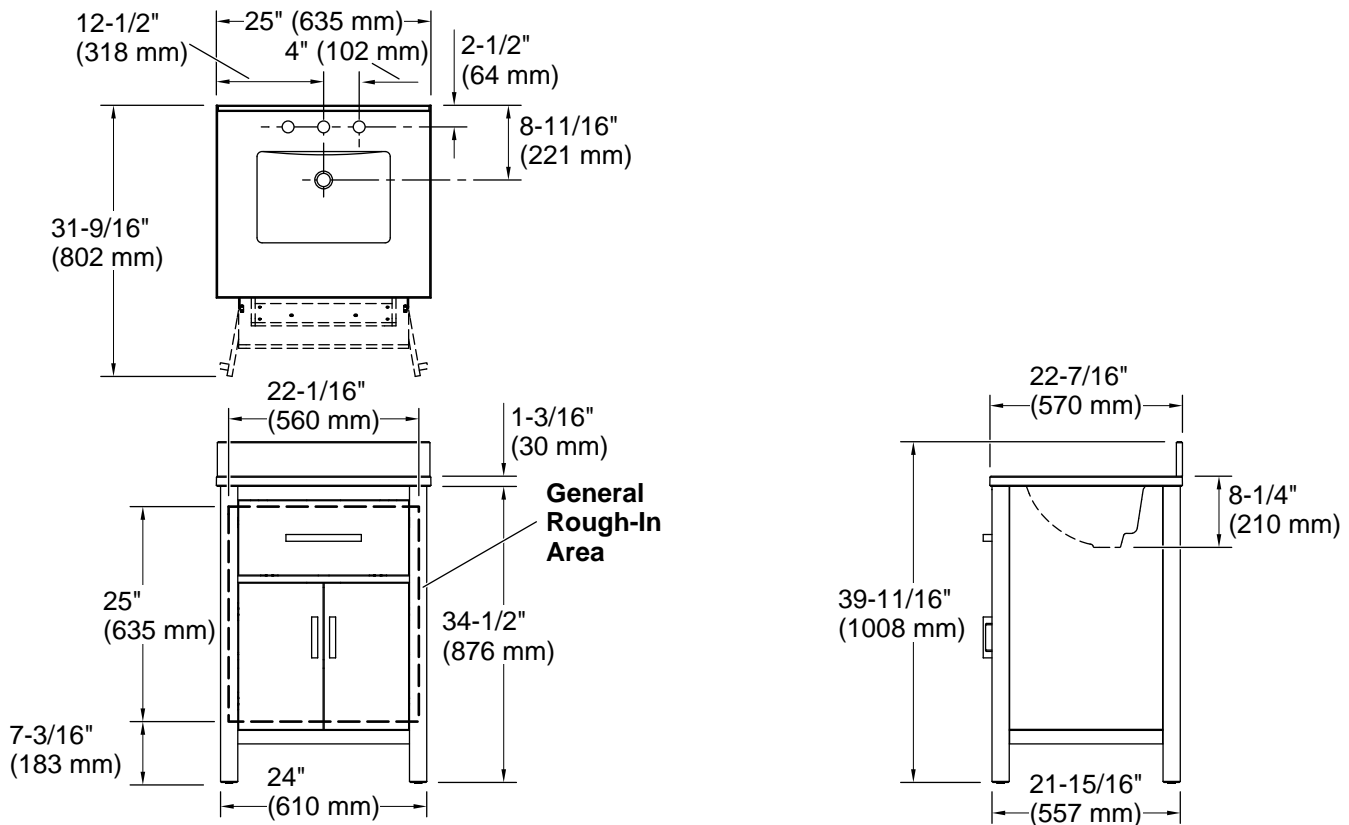

Features

- Set includes cabinet, precut quartz vanity top, backsplash, sink, cabinet hardware
- Convenient tilt-down drawer for storing smaller, frequently-used items
- Three-way adjustable slow-close door hinges for easy cabinet access
- 20-1/2" (521 mm) cabinet interior provides ample storage space
- Finish-matched cabinet interior offers generous clearance for plumbing
- Vanity top has 8" (203 mm) widespread faucet holes; requires deck-mount faucet (sold separately)
- Brushed Nickel hardware included on White, Atmos Grey, and Carbon Oak vanities, and Matte Black hardware on Light Oak vanities.
- White quartz vanity top and backsplash add beauty and long-lasting durability

Material

- Vitreous china sink
- Solid wood and moisture-resistant MDF

Installation

- Separate vanity top makes for simplified installation
- Easy installation – no special tools required

Codes/Standards

ASME A112.19.2/CSA B45.1

Technical Information

All product dimensions are nominal.

Notes

Install this product according to the installation instructions.

Select the type of fastener based upon the wall material. Two 250 lb (113.4 kg) minimum load bearing fasteners are recommended.