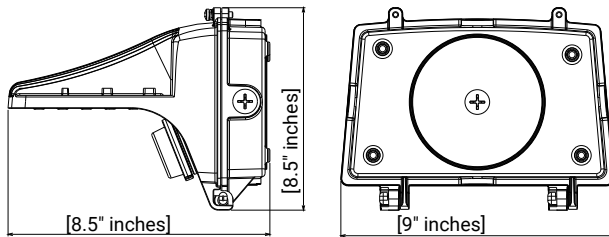

DIMMENSIONS:

30-40W

Optional Remote