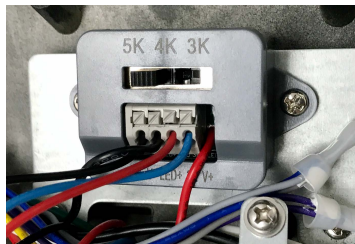

E2-WPF-WP10-40W-30/40/50K-M-P

FULL CUT-OFF WALL PACK with 2-in-1 Motion Sensor / Photocell and CCT Tunable

NEW

Good heat dissipation, light weight, cost-effective and low transportation cost.

UV-resistant polycarbonate refractor lens.

Plug & Play sensor with microwave and daylight harvesting function, 2-in-1 sensor.

PRODUCT DESCRIPTION:

E2 LIGHTING'S Full Cut-Off Wall Pack is a highly efficient, multi-function fixture that provides a long-lasting and energy saving lighting solution. This fixture comes equipped with a Plug & Play 2-in-1 microwave motion sensor and daylight harvesting photocell function; programmable with optional remote. Internal CCT color temperature tunable switch. The rugged housing offers advanced thermal management and protection against outdoor environments without compromising aesthetics.

APPLICATION:

Outdoor wall-mount applications: building facade, commercial, industrial, retail, hospitality buildings that demand long service life and low maintenance.

TESTED DATA:

- Input Power - 40W
- Lumen - 5200lm
- Efficacy - 130LM/W ($\pm 10\%$)
- Input Voltage - 120-347VAC
- Color Temperature - 3000K-4000K-5000K
- THD - $< 20\%$
- Dimmable - 0-10V
- LED Brand - Lumileds
- LED Type - 3030
- LED QTY - 48 pcs
- Viewing Angle - Type III
- Operating Temperature - 86°F to 113°F (-30°C to +45°C)
- Operating Humidity - RH $< 90\%$
- Color Rendering Index - Ra > 70
- IP Rating - IP65
- Certification - cETL/ETL/DLC Premium
- Housing - Die-cast Aluminum
- Life Time - $> 50,000$ Hrs
- Warranty - 5 Years

DIMMENSIONS:

30-40W

Optional Remote