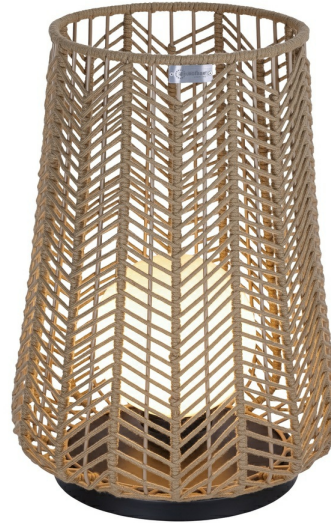

Elice, Outdoor, 22", Matte Black, Brown Rope

Item No.
46629-012

JOB NAME:

DATE:

TYPE:

COMMENTS:

LIGHT INFORMATION

Light Type Bulb

Bulb Socket E26

Bulb Shape A19

Bulb Included No

CRI

Delivered Lumens

Colour Temperature (Kelvin) N/A

Average Hours LED (L70)

Number of Lights 1

Product Width (In) 16.25

Product Height (In) 22.25

Product Ext (In)

Product Diameter (In) 16.25

Product Weight (Lbs) 14.11

Product Length (In) 16.25

INSTALLATION

Mounting Type N/A

Mounting Location Wet Rating

PRODUCT FINISH

Finish: Matte Black

SHADE FINISH

Shade Finish: Brown

PRODUCT FEATURES

Feature 1:

Feature 2: