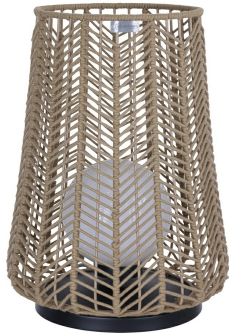

Elice, Outdoor, 22", Matte Black, Brown Rope

Item No.
46629-012

JOB NAME:

DATE:

TYPE:

COMMENTS:

LIGHT INFORMATION

Light Type Bulb

Bulb Socket E26

Bulb Shape A19

Bulb Included No

CRI

Delivered Lumens

Colour Temperature (Kelvin) N/A

Average Hours LED (L70)

Number of Lights 1

Product Width (In) 16.25

Product Height (In) 22.25

Product Ext (In)

Product Diameter (In) 16.25

Product Weight (Lbs) 14.11

Product Length (In) 16.25

INSTALLATION

Mounting Type N/A

Mounting Location Wet Rating

PRODUCT FINISH

Finish: Matte Black

SHADE FINISH

Shade Finish: Brown

PRODUCT FEATURES

Feature 1:

Feature 2: