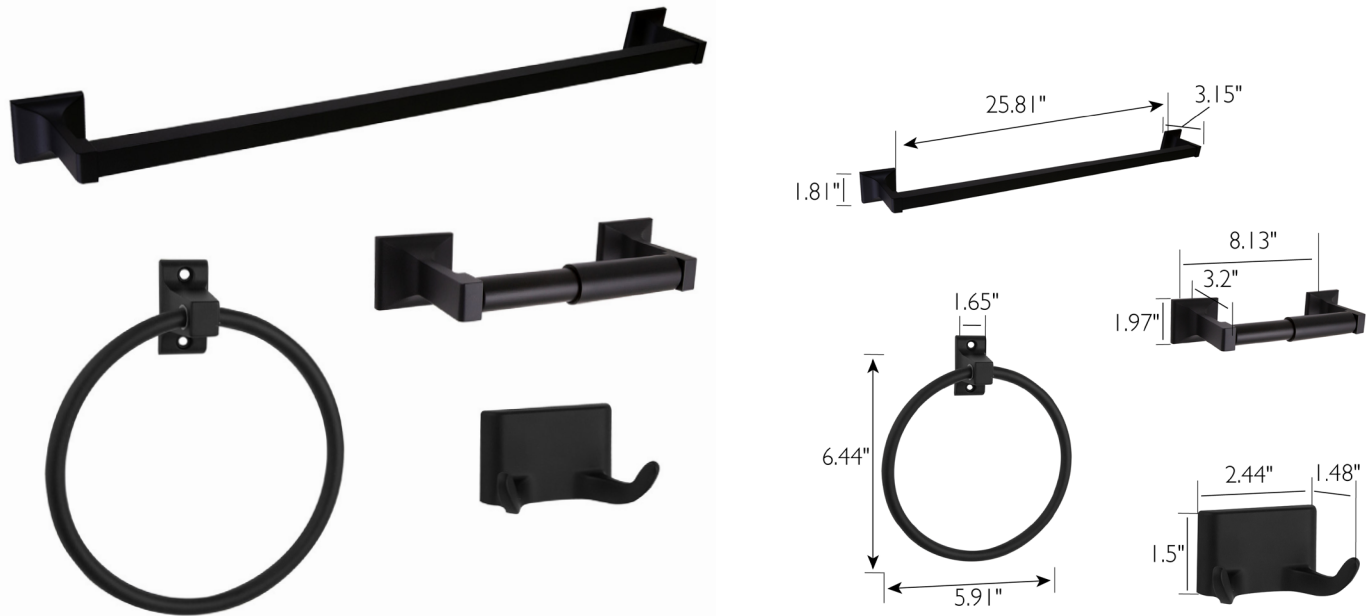

4-Piece Bathroom Accessory Kit Matte Black

SPECIFICATIONS

MATERIAL CONSTRUCTION:	Zinc
ASSEMBLY REQUIRED:	No
TOOLS NEEDED FOR INSTALLATION:	Screwdriver
TOWEL BAR DIMENSIONS:	1.81" H x 25.81" L x 3.15" D
TOWEL RING DIMENSIONS:	6.44" H x 5.91" L x 1.65" D
ROBE HOOK DIMENSIONS:	1.5" H x 2.44" L x 1.48" D
TOILET PAPER HOLDER DIMENSIONS:	1.97" H x 8.13" L x 3.2" D
ASSEMBLED WEIGHT:	23.32 lbs.
SCREWS INCLUDED:	Yes
DRYWALL ANCHORS INCLUDED:	Yes