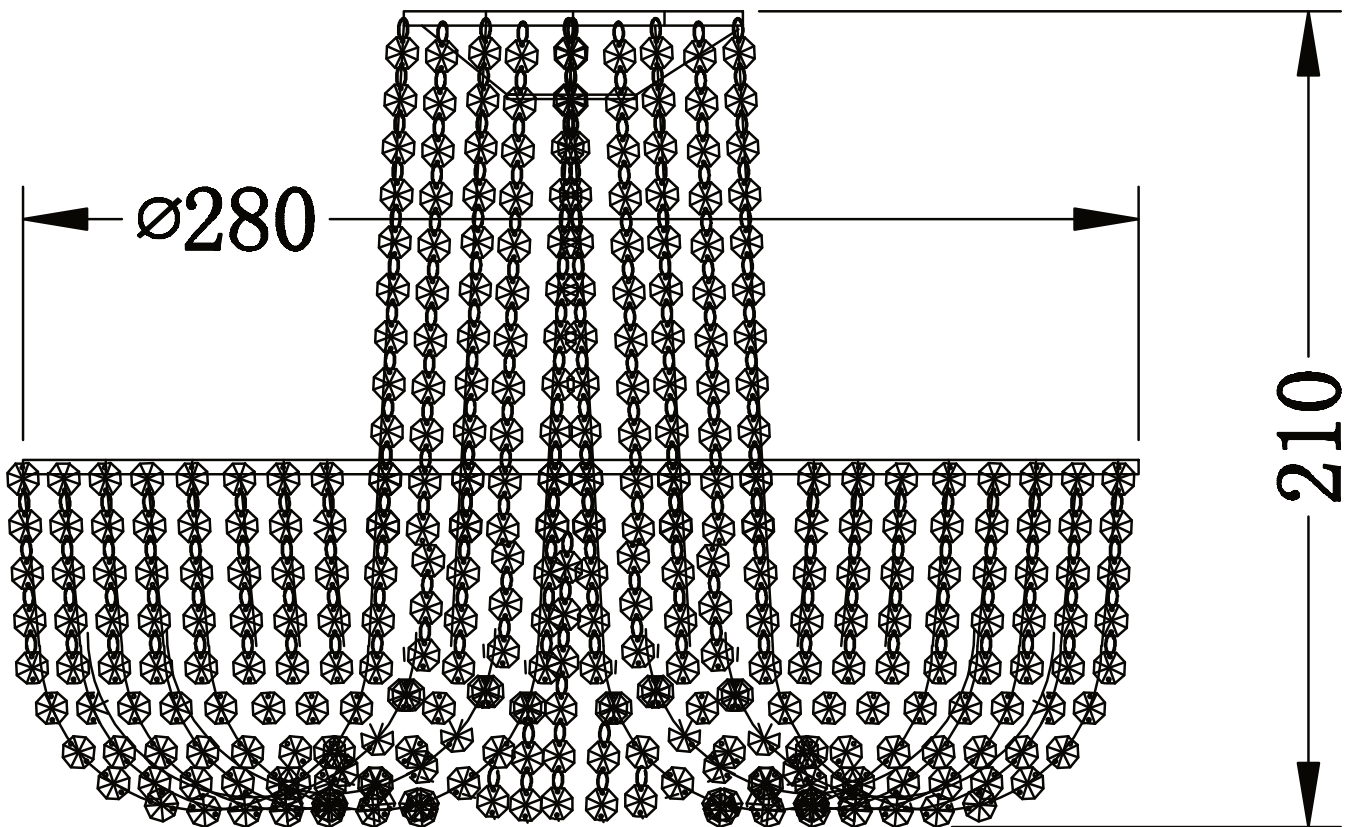

CERTIFICATION

CONTACT

www.firstchoicelighting.co.uk

info@firstchoicelighting.co.uk