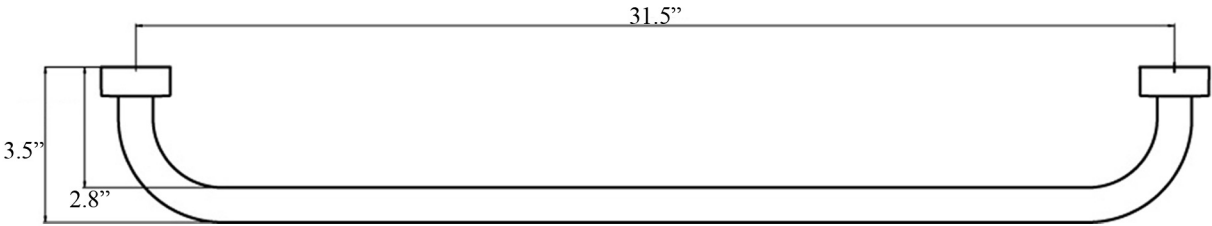

SKU# | Option:

- Rondo2 4560.001.80 | Polished Chrome

Finishes:

 Polished Chrome

* WS Bath Collections reserves the right to revise dimensions or information on this sheet without notice

Collection Rondo2	Model Rondo2 4560.001.80	Dimensions Metric <i>1 inch = 2.54 cm</i> <i>1 inch = 25.4 mm</i>	 1051 Lea Drive - Collegeville, PA 19426 Tel. 215 513 9400 - Fax 610 831 0215 www.ws bathcollections.com - info@ws bathcollections.com
-------------------------------	--------------------------------------	---	---

Rondo2 4560.001.80

* WS Bath Collections reserves the right to revise dimensions or information on this sheet without notice

Collection Rondo2	Model Rondo2 4560.001.80	Dimensions Metric <i>1 inch = 2.54 cm</i> <i>1 inch = 25.4 mm</i>	 1051 Lea Drive - Collegeville, PA 19426 Tel. 215 513 9400 - Fax 610 831 0215 www.ws bathcollections.com - info@ws bathcollections.com
-------------------------------	--------------------------------------	---	---