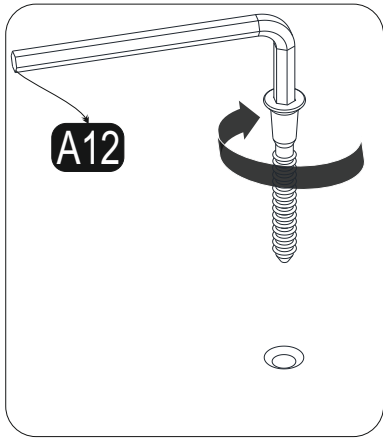

A23

A04

ATTENTION !!

the main connection material used in Decortie products. Before starting assembly, please check the drawings below.

A22

Bu modül iki kişi tarafından kurulmalıdır.
This module should be assembled by two people.

AKSESUAR LİSTESİ / ACCESSORY LIST

A22 k18  12x	A14 -86  6x	A13 50 mm  50x	B03 25 mm  4x	A12 4 SW  1x
A26  1x	A08  4x	A06 18mm  c1 66x		

PARÇA TANILAMA / GENERAL VIEW

1

2

3

4

5