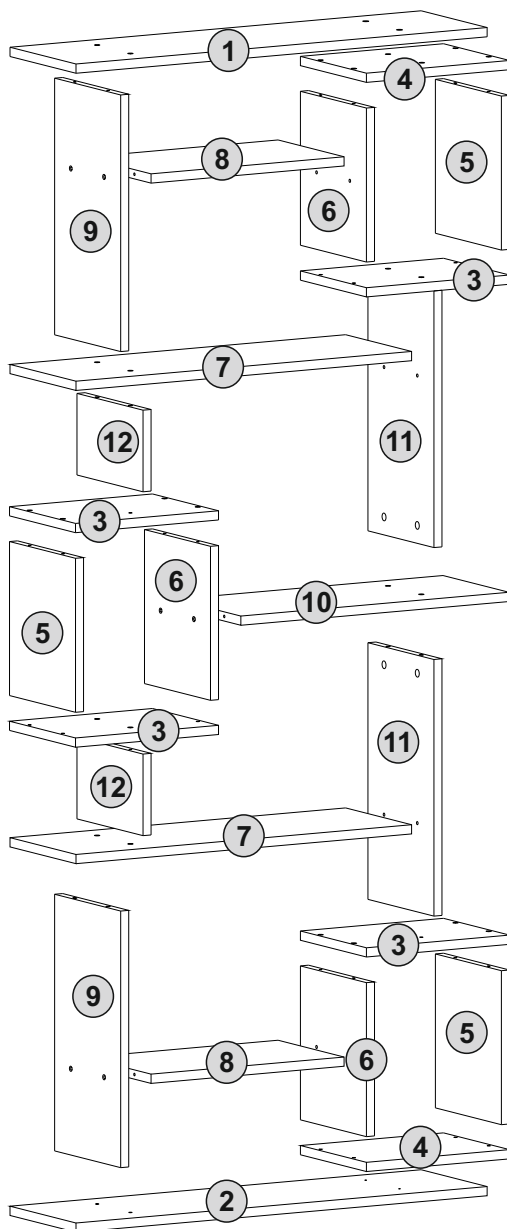

A23

A04

ATTENTION !!

the main connection material used in Decortie products. Before starting assembly, please check the drawings below.

A22

Bu modül iki kişi tarafından kurulmalıdır.
This module should be assembled by two people.

AKSESUAR LİSTESİ / ACCESSORY LIST

A22 k18  12x	A14 -86  6x	A13 50 mm  50x	B03 25 mm  4x	A12 4 SW  1x
A26  1x	A08  4x	A06 18mm  c1 66x		

PARÇA TANILAMA / GENERAL VIEW

1

2

3

4

5