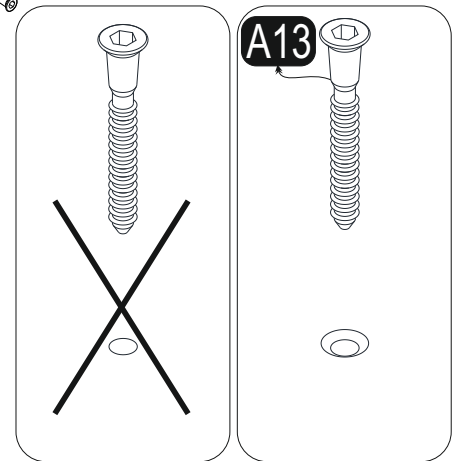

A23

A04

ATTENTION !!

the main connection material used in Decortie products. Before starting assembly, please check the drawings below.

A22

Bu modül iki kişi tarafından kurulmalıdır.
This module should be assembled by two people.

6

7

7

8

9

10

11

12

13

14

15

16

17

18