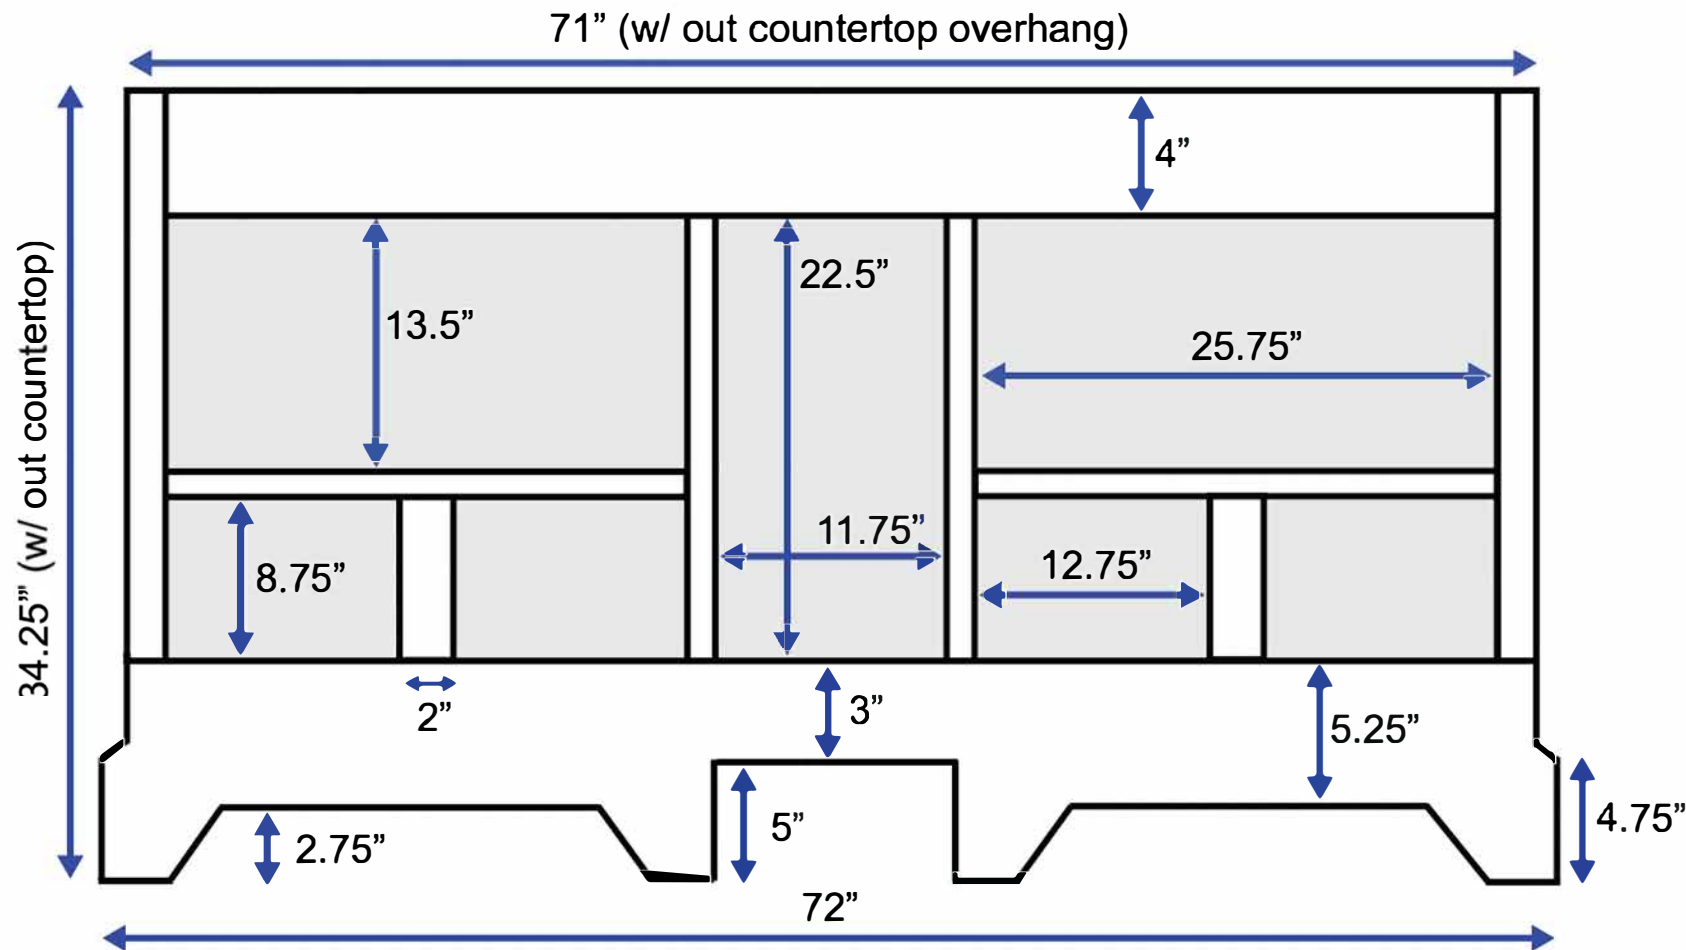

72-inch Double Vanity

(Back View)

All measurements are approximate and rounded to the nearest quarter inch.
Please allow for a slight margin of error.