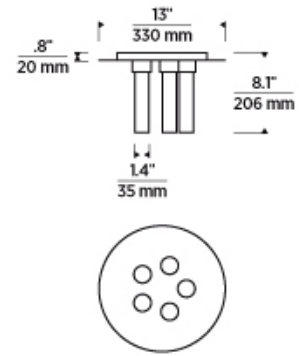

Natural Brass

Nightshade Black

Nightshade Black
Alt View

Natural Brass

Natural Brass Alt
View

ORDERING INFORMATION

700FMKLA	LENGTH (A)	FINISH	LAMP
	13 13"	NB NATURAL BRASS	-LED927 INTEGRATED LED 90 CRI 2700K 120V
		B NIGHTSHADE BLACK	-LED927-277 INTEGRATED LED 90 CRI 2700K 277V

700FMKLA _____

JOB NAME _____

NOTES _____

KOLA 13 FLUSH MOUNT

SPECIFICATIONS

HARDWARE MATERIAL	Metal
SHADE MATERIAL	Glass
NET WEIGHT	7 lbs
HEIGHT	8.1in
WIDTH	13in
LENGTH	13in
UP LIGHT / DOWN LIGHT / BOTH?	
WET LISTED	
DAMP LISTED	Yes
DRY LISTED	
WALL / CEILING MOUNT	
GENERAL LISTING	ETL Listed
INCLUDES	