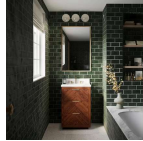

Marilyn Woodgrain 24" Single Vanity with Pure White Quartz Top

SPECIFICATIONS

Assembly Required	See installation guide	Available Sizes	24", 30", 36", 48"
Cabinet Color	Ash Wood	Cabinet Dimensions (without Top)	23"W x 21"D x 34"H
Cabinet Finish	Woodgrain	Commercial	Light Commercial
Counter Color	White	Counter Finish	Polished
Counter Overflow	Yes	Faucet	Faucet Not Included
Glides	Soft-Close	Location	Bathroom, Indoor
Made In	Vietnam	Number of Drawers	2
Residential	Yes	Sample Size	4" x 4"
Sink Dimensions	18.5"W x 13.5"D x 8"H	Sink Type	Undermount
Vanity Top Dimension	24"W x 21.5"D x 1.1"H	Vanity Top Material	Quartz
Weight	104 lbs		

Rohe Matte Black
26x40" Rectangle...

Nabi Subway Deep
Emerald Green 3x6...

Terrazzo Dove Gray
16x16 Polished...

Burke 34x78"
Reversible Semi-...

Linden 24"
Whitewashed...

A vanity that steals the show

About The Vanity: Elevate your bath by casting a superstar as its lead. The freestanding Marilyn 24" Woodgrain Vanity with Pure White Quartz Top and Ceramic Basin is a compact vanity featuring a warm, wood-grain veneer finish and a genuine quartz countertop. A plywood case and solid-wood construction mean it's built to last. Plus, it provides essential storage with two spacious, soft-closing drawers with dovetail construction.

Timeless midcentury style

The Marilyn Vanity isn't just any vanity; it's a piece of midcentury-inspired furniture that will serve its function with grace. This statement-making collection has a glowing wood-grain veneer finish, with a continuous herringbone pattern on the face of its spacious, dovetail construction drawers. Available in four sizes, Marilyn's frame features mitered corners. It's topped with either a Carrara marble or quartz counter with a ceramic basin. The collection has so much style and beauty that it had to be named after the iconic film star.