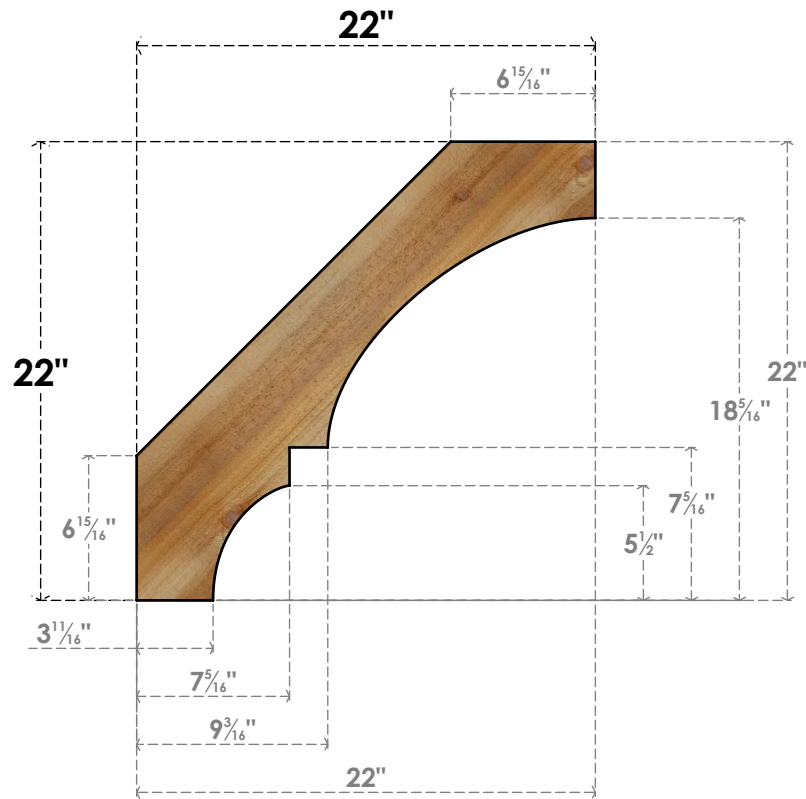

BRC06X22X22BOA00RWR

6"W X 22"D X 22"H BALBOA ROUGH SAWN BRACE, WESTERN RED CEDAR

SIDE

FRONT

EKENA MILLWORK
 2300 WEST MAIN ST.
 CLARKSVILLE, TX 75426
 TOLL FREE: 866-607-0453
 WWW.EKENAMILLWORK.COM

NOTES

1. INSTALLATION TO BE COMPLETED IN ACCORDANCE WITH MANUFACTURER'S SPECIFICATIONS.
2. DRAWING MAY NOT BE TO SCALE
3. THIS DRAWING IS INTENDED FOR DESIGN AND PLANNING PURPOSES ONLY.
4. ALL INFORMATION CONTAINED HEREIN WAS CURRENT AT THE TIME OF DEVELOPMENT BUT MUST BE REVIEWED AND APPROVED BY THE PRODUCT MANUFACTURER TO BE CONSIDERED ACCURATE.
5. PRODUCTS ARE NOT KILN DRIED. THIS ITEM IS UNIQUE AND WILL CONTAIN THE NATURAL VARIATIONS THAT THE WOOD SPECIES OFFERS. THIS MAY RESULT IN VARIATIONS UP TO 1/4"