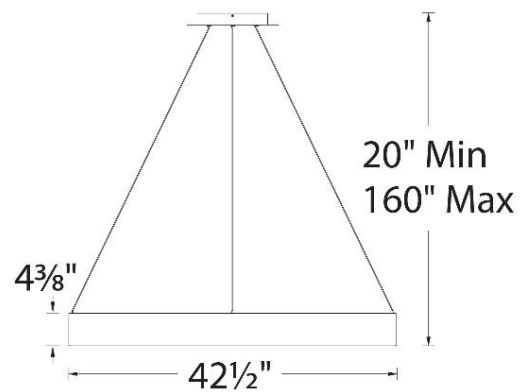

FINISHES:

LINE DRAWING: