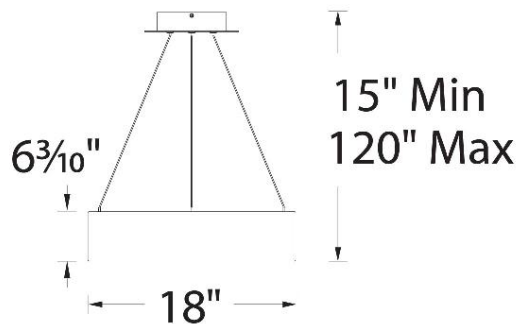

LINE DRAWING: