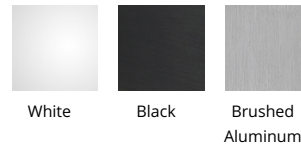

FINISHES:

LINE DRAWING: