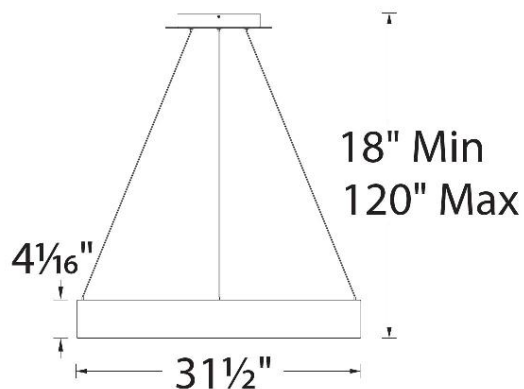

FINISHES:

LINE DRAWING: