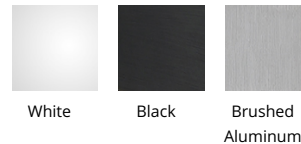

Pendant

Pendant 3000K

Size	Color Temp	Finish	Watt	LED Lumens	Delivered Lumens
43"	3000K	AL Brushed Aluminum BK Black WT White	125W	11115	7300

A promenade of light delivered through a self illuminating halo within. A frosted acrylic diffuser conceals the high powered LEDs within the brushed aluminum spun metal shade. Corso is suspended on three thin low profile cables without the need for an additional power cord, lending to a simple and minimalistic design. Adjustable to different lengths through a

FEATURES

- Minimalist look with no visible power cord
- Even illumination with no hotspots
- Cable suspension carrying low voltage may be field shortened
- Driver concealed within the canopy
- 5 year warranty

SPECIFICATIONS

Color Temp:	3000K
Input:	120-277 VAC,50/60Hz
CRI:	80
Dimming:	ELV: 100-10% , 0-10V: 100-5%
Rated Life:	75000 Hours
Standards:	ETL, cETL Damp Location Listed
Construction:	Aluminum body with acrylic diffuser

FINISHES:

LINE DRAWING: