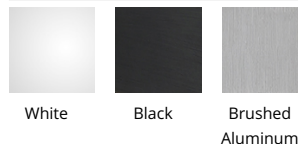

FINISHES:

White Black Brushed Aluminum

LINE DRAWING:

Pendant

Pendant 3000K

Size	Color Temp	Finish	Watt	LED Lumens	Delivered Lumens
32"	3000K	AL Brushed Aluminum BK Black WT White	88W	6340	4435

A promenade of light delivered through a self illuminating halo within. A frosted acrylic diffuser conceals the high powered LEDs within the brushed aluminum spun metal shade. Corso issuspended on three thin low profile cables without the need for an additional power cord, lending to a simple and minimalistic design. Adjustable to different lengths through a

FINISHES:

LINE DRAWING:

PD-33732

Pendant

Pendant 3000K

Size	Color Temp	Finish	Watt	LED Lumens	Delivered Lumens
43"	3000K	AL Brushed Aluminum BK Black WT White	125W	11115	7300

A promenade of light delivered through a self illuminating halo within. A frosted acrylic diffuser conceals the high powered LEDs within the brushed aluminum spun metal shade. Corso is suspended on three thin low profile cables without the need for an additional power cord, lending to a simple and minimalistic design. Adjustable to different lengths through a