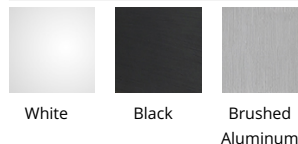

Pendant

Pendant 3000K

Size	Color Temp	Finish	Watt	LED Lumens	Delivered Lumens
18"	3000K	AL Brushed Aluminum BK Black WT White	22.5W	1495	940

DESCRIPTION

A promenade of light delivered through a self illuminating halo within. A frosted acrylic diffuser conceals the high powered LEDs within the brushed aluminum spun metal shade. Corso issuspended on three thin low profile cables without the need for an additional power cord, lending to a simple and minimalistic design. Adjustable to different lengths through a

FINISHES:

White Black Brushed Aluminum

LINE DRAWING:

Pendant

Pendant 3000K

Size	Color Temp	Finish	Watt	LED Lumens	Delivered Lumens
32"	3000K	AL Brushed Aluminum BK Black WT White	88W	6340	4435

A promenade of light delivered through a self illuminating halo within. A frosted acrylic diffuser conceals the high powered LEDs within the brushed aluminum spun metal shade. Corso issuspended on three thin low profile cables without the need for an additional power cord, lending to a simple and minimalistic design. Adjustable to different lengths through a