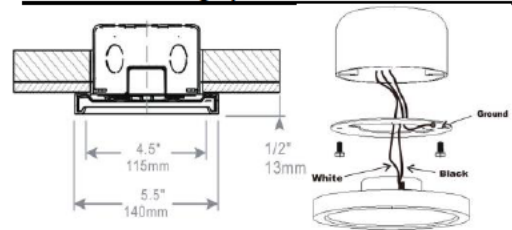

Included Mounting Option:

ELECTRICAL DATA:

Input Voltage	120V
Input Frequency	60Hz
Power Factor	≥0.90
Temperature	-25°C to 40°C
Dimming	Yes