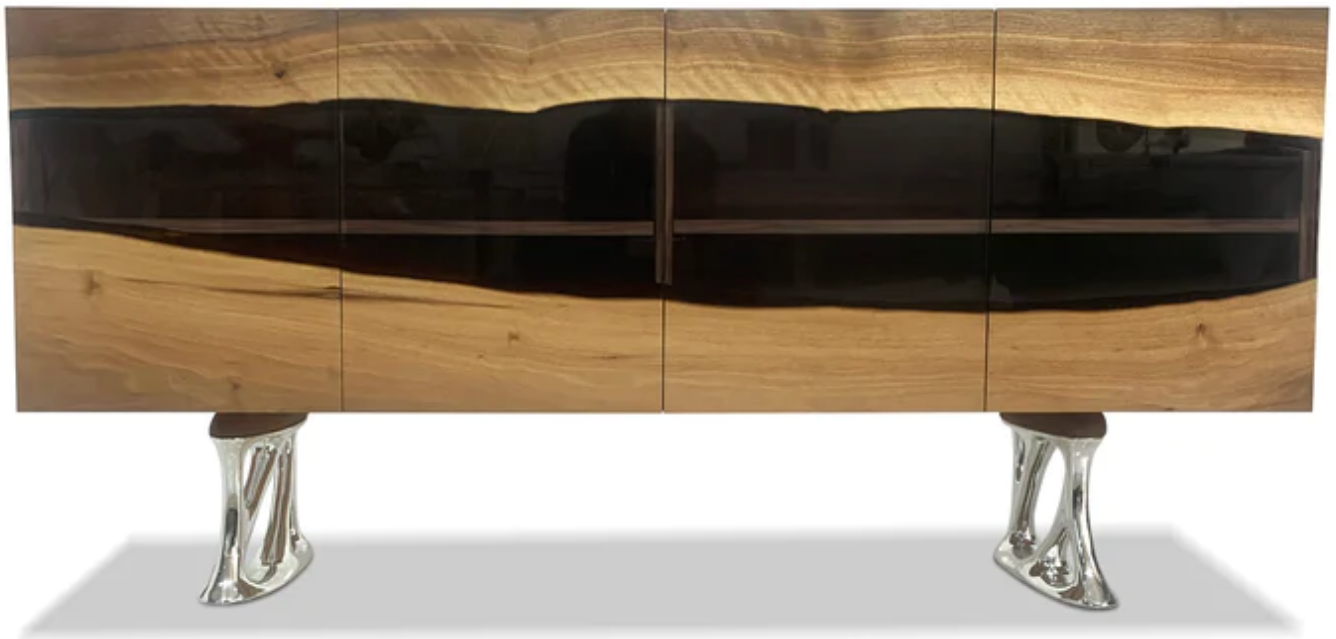

ARDITI COLLECTION®

MILON WALNUT CREDENZA
MODEL: ARD-021 L200 POLISHED CHROME
SIDEBOARD

contact@arditcollection.com

www.arditcollection.com

[/arditcollection](#)

ARDITI COLLECTION®

PRODUCT OVERVIEW

METAL

WOOD

RESIN

MADE TO ORDER / READY TO SHIP
CUSTOMIZABLE
WOOD SLAB APPROVAL PROCESS BEFORE PRODUCTION

MADE TO ORDER
YES
YES

FEATURES

OVERALL DEPTH:	19" (48CM)
OVERALL HEIGHT:	31,5" (80CM)
NUMBER OF DOOR:	4
DOOR MATERIAL:	WOOD & RESIN
WOOD TYPE:	WALNUT WOOD
WOOD FINISH:	NATURAL
RESIN TYPE:	TRANSPARENT
RESIN COLOR:	TIMBERWOLF
RESIN FINISH:	GLOSSY
BODY MATERIAL:	WALNUT WOOD
BODY FINISH:	NATURAL
BASE MATERIAL:	ALUMINUM
BASE FINISH:	POLISHED