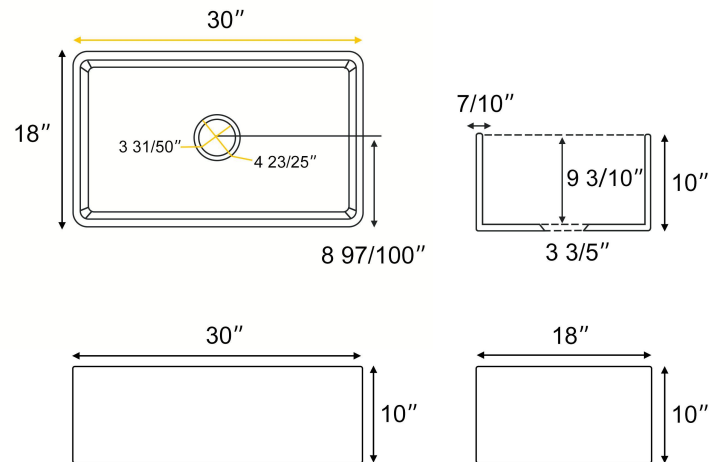

Product Weights: 88 lbs