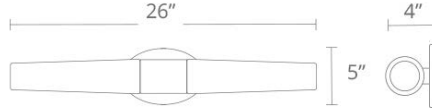

WS-38817

Fixture Type:

Catalog Number:

Project:

Location:

WS-38826

PRODUCT DESCRIPTION

Whether you mount it as a vanity light or in a hotel foyer, Tusk brings superb LED task lighting into every room. Expertly crafted from mouth-blown etched opal glass, the elegantly tapered diffuser spreads the light evenly for timeless quality illumination. Available in four finishes— polished chrome, brushed nickel, satin brass and versatile black.

SPECIFICATIONS

Construction: Mouth-blown etched opal glass

Light Source: High output LED

Finish: Black, Brushed Nickel, Satin Brass, Chrome

Standards: ETL & cETL listed

ORDER NUMBER

	Wattage	Voltage	LED Lumens	Delivered Lumens	Finish	
17"	12W	120V	1059	678	BK Black	
26"	24W		1918	1318	BN Brushed Nickel	
					BR Satin Brass	
					CH Chrome	