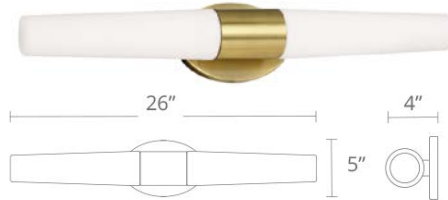

WS-38817

Fixture Type:

Catalog Number:

Project:

Location:

WS-38826

PRODUCT DESCRIPTION

Whether you mount it as a vanity light or in a hotel foyer, Tusk brings superb LED task lighting into every room. Expertly crafted from mouth-blown etched opal glass, the elegantly tapered diffuser spreads the light evenly for timeless quality illumination. Available in four finishes— polished chrome, brushed nickel, satin brass and versatile black.

FEATURES

- Can be mounted vertically or horizontally
- No transformer or driver needed
- **Title 24 Compliant**
- ADA Compliant
- Dimmer: ELV
- Color Temperature: 3000K
- CRI: 90
- Rated Life: 54000 hours
- 277V option available (special order)

SPECIFICATIONS

Construction: Mouth-blown etched opal glass

Light Source: High output LED

Finish: Black, Brushed Nickel, Satin Brass, Chrome

Standards: ETL & cETL listed

ORDER NUMBER

	Wattage	Voltage	LED Lumens	Delivered Lumens	Finish	
17"	12W	120V	1059	678	BK Black	
26"	24W		1918	1318	BN Brushed Nickel	
					BR Satin Brass	
					CH Chrome	