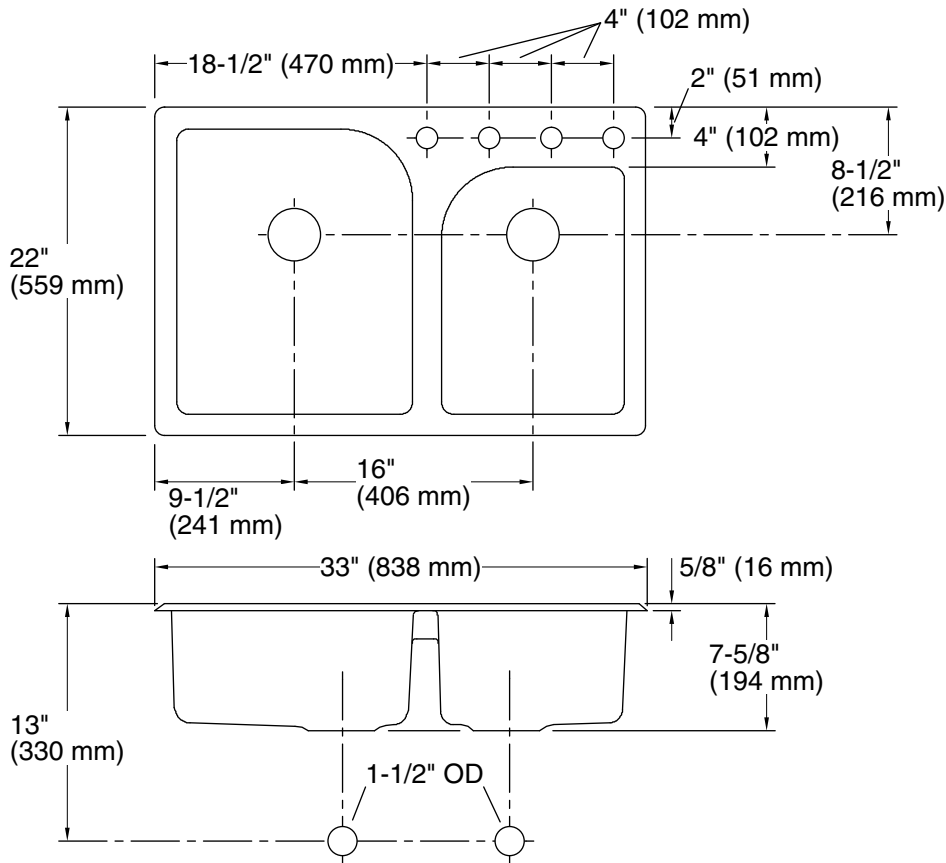

Efficiency™
Top-mount large/medium double-bowl kitchen sink
K-5948-4

Features

- 33" (838 mm) minimum base cabinet width.
- Large/medium bowls.
- 6-3/4" (171 mm) depth.
- Offset faucet ledge.

Material

- KOHLER® enameled cast iron.

See website for detailed warranty information.

Available Colors/Finishes

Color tiles intended for reference only.

Color Code Description

	96	Biscuit
---	----	---------

Technical Information

All product dimensions are nominal.

Bowl configuration:	Off-set Large/small
Installation:	Top-mount
Cutout:	Top-mount, 31-7/8" x 20-3/4" (810 mm x 527 mm) with 1" (25 mm) radius corners
Min. base cabinet width:	33" (838 mm)
Bowl area (Left):	Length: 16" (406 mm) Width: 19" (483 mm) Bowl depth: 6-3/4" (171 mm)
Bowl area (Right):	Length: 12" (305 mm) Width: 16" (406 mm) Bowl depth: 6-3/4" (171 mm)
Number of deck holes:	4
Faucet hole spacing:	4" (102 mm)
Faucet hole(s):	1-3/8" (35 mm)
Drain hole:	3-7/8" (98 mm)