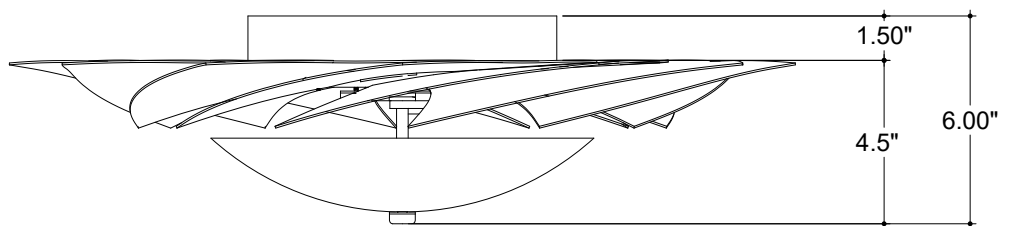

ITEM: 9999-0080

Overall Dimensions

Height: 6"

Diameter: 25.5"

Ø25.50" DIA. FRAME

Ø10.25" DIA. CANOPY

TOP VIEW

FRONT VIEW