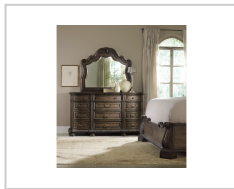

## Hooker Furniture Bedroom Rhapsody Mirror

Hooker Furniture  
[www.hookerfurniture.com](http://www.hookerfurniture.com)

**SKU:** 5070-90008

**Width:** 50" (127 cm)

**Depth:** 2.5" (6.4 cm)

**Height:** 43.75" (111.1 cm)

**Type:** Mirrors

**Category:** Bedroom

**Collection:** Rhapsody

**Color:** Reclaimed Natural

**Style:** Traditional

**Finish:** Medium Wood

**Brand:** Hooker Furniture

**Product Description:** The original inspiration for the Rhapsody Collection was a scroll carving, which became a recurring theme throughout the collection on signature pieces, such as this romantically opulent mirror. Combined with the walnut-colored finish with a rustic reclaimed look in beautiful patinas, the mirror strikes a tone of laid-back luxury.