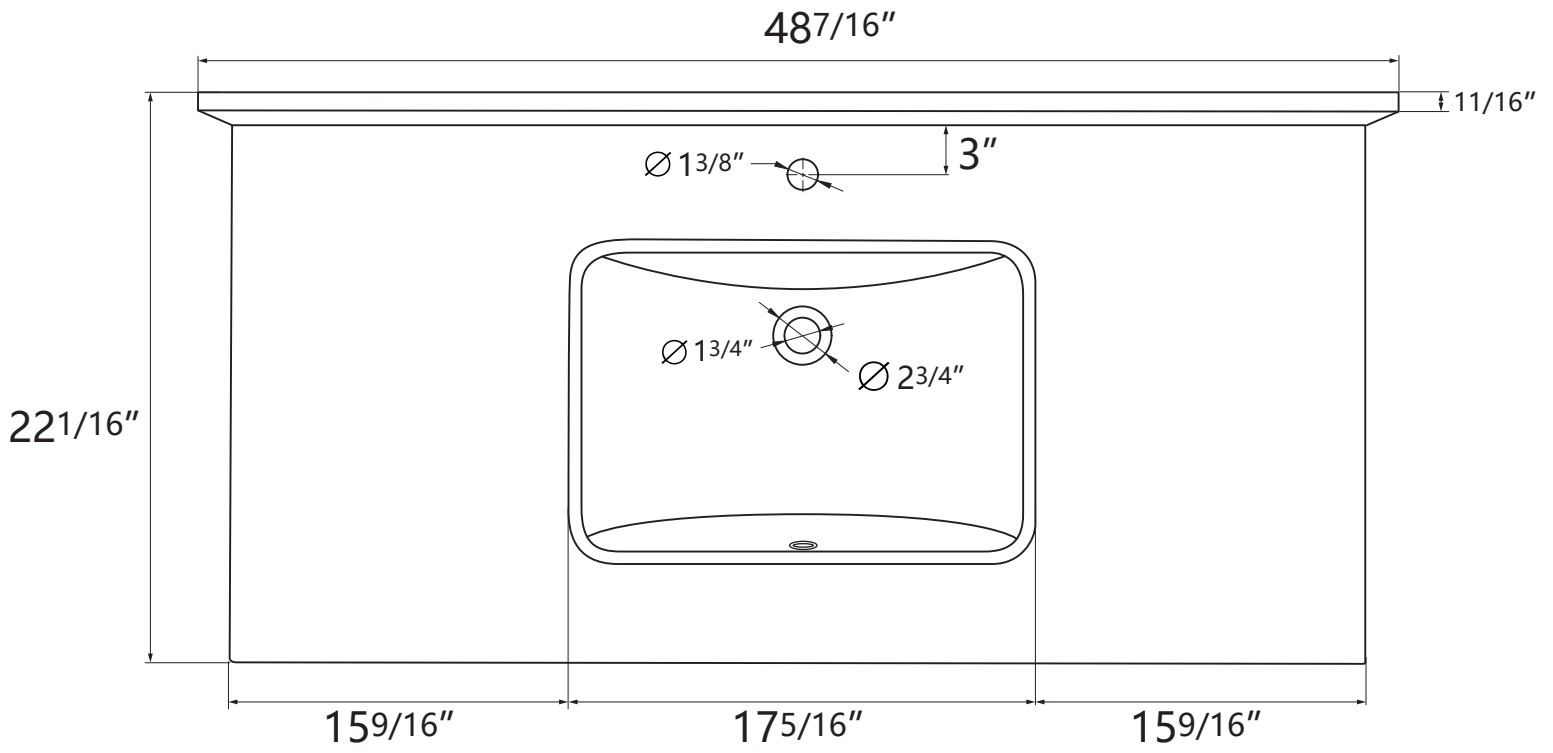

DIMENSION DETAILS

BATHROOM VANITY

PRODUCT
INSTRUCTION
VIDEO

MODEL GP-CW4822

Top View

VANITY SIZE

Front View

Side View