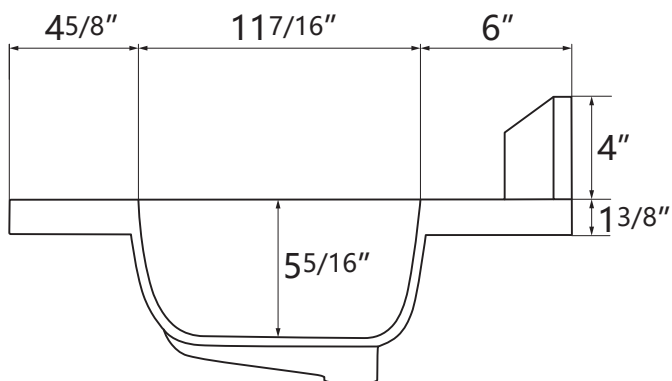

DIMENSION DETAILS

BATHROOM VANITY

PRODUCT
INSTRUCTION
VIDEO

MODEL GP-CW4822

Top View

VANITY SIZE

Front View

Side View