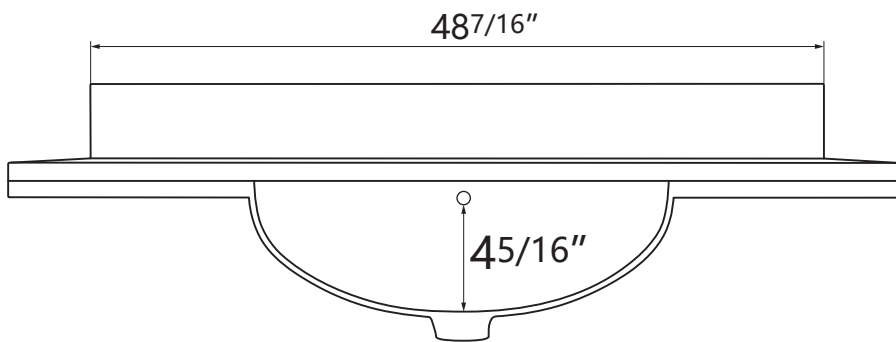

DIMENSION DETAILS

BATHROOM VANITY

PRODUCT
INSTRUCTION
VIDEO

MODEL GP-CW4822

Top View

VANITY SIZE

Front View

Side View