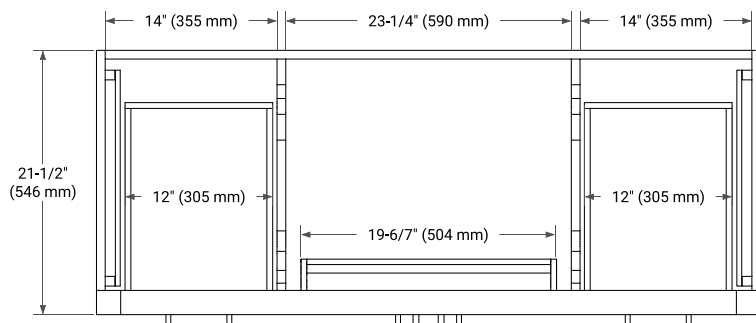

**BASE CABINET DIMENSIONS**

54" W x 21.5" D x 34.5" H

**FEATURES**

- Solid wood frame & plywood panels
- Dovetail drawers and joints
- Soft closing doors & drawers

**HARDWARE FINISHES**

Brushed Nickel    Satin Brass    Matte Black    Polished Chrome

# 54" SINGLE RECTANGLE SINK COUNTERTOP WITH 1.5 IN. THICKNESS

## OVERALL DIMENSIONS

54.25" W x 22" D x 1.5" H