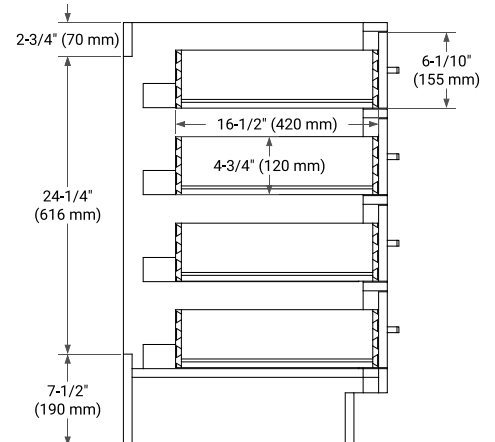

**BASE CABINET DIMENSIONS**

54" W x 21.5" D x 34.5" H

**FEATURES**

- Solid wood frame & plywood panels
- Dovetail drawers and joints
- Soft closing doors & drawers

**HARDWARE FINISHES**

Brushed Nickel    Satin Brass    Matte Black    Polished Chrome

# 54" SINGLE RECTANGLE SINK COUNTERTOP WITH 1.5 IN. THICKNESS

## OVERALL DIMENSIONS

54.25" W x 22" D x 1.5" H

## THREE DIMENSIONAL COUNTERTOP VIEW