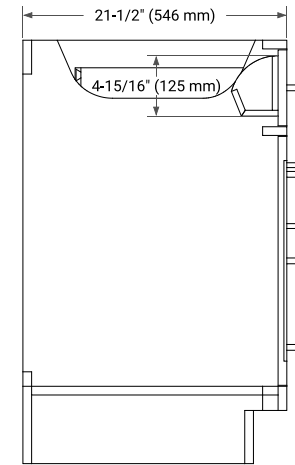

BASE CABINET DIMENSIONS

54" W x 21.5" D x 34.5" H

FEATURES

- Solid wood frame & plywood panels
- Dovetail drawers and joints
- Soft closing doors & drawers

HARDWARE FINISHES

Brushed Nickel   Satin Brass   Matte Black   Polished Chrome

AVAILABLE COLORS

White   Grey   Midnight Blue   White Oak

SIDE VIEW