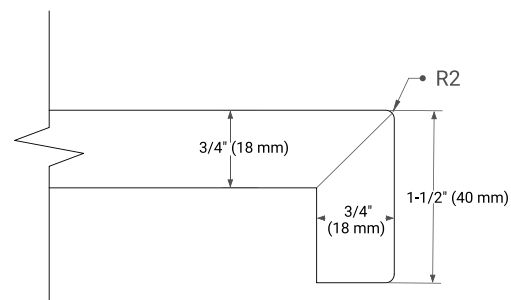

EDGE SIDE VIEW