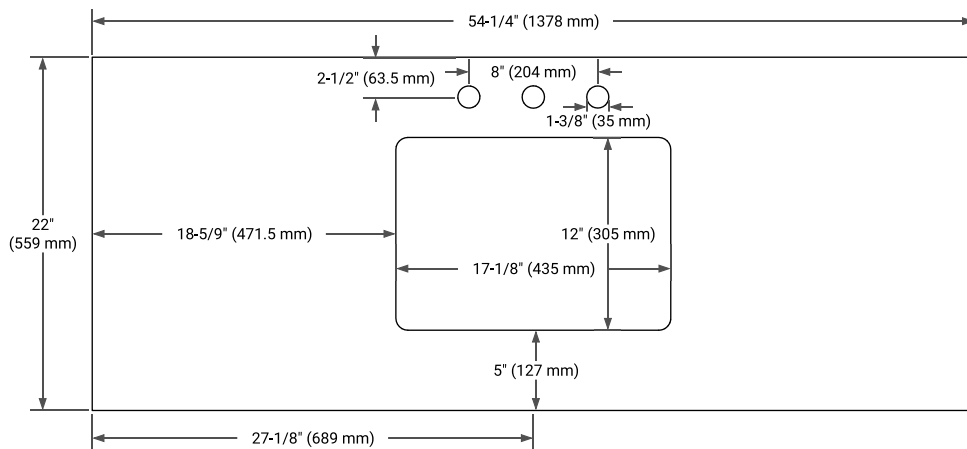

## OVERALL DIMENSIONS

54.25" W x 22" D x 1.5" H

## FEATURES

- Solid countertop with mitered edges & seams
- Undermount white rectangular sink
- Pre-drilled for 8" widespread faucet

## COUNTERTOP PLAN VIEW