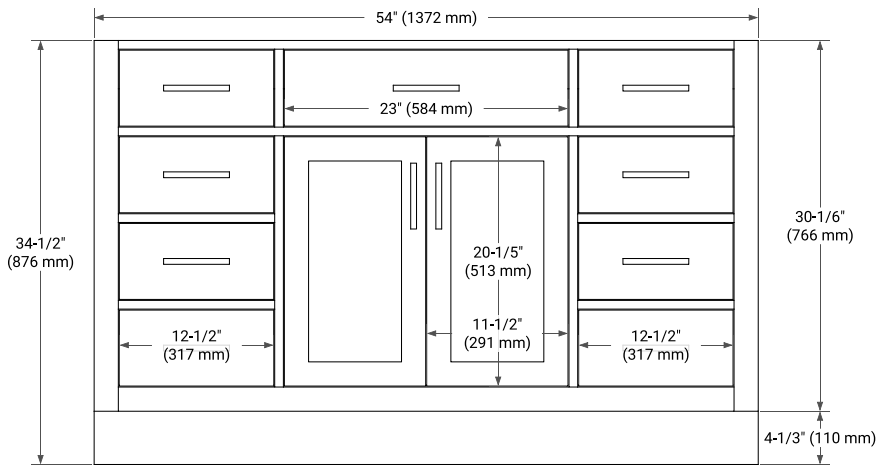

AVAILABLE COLORS

White   Grey   Midnight Blue   White Oak

FRONT VIEW