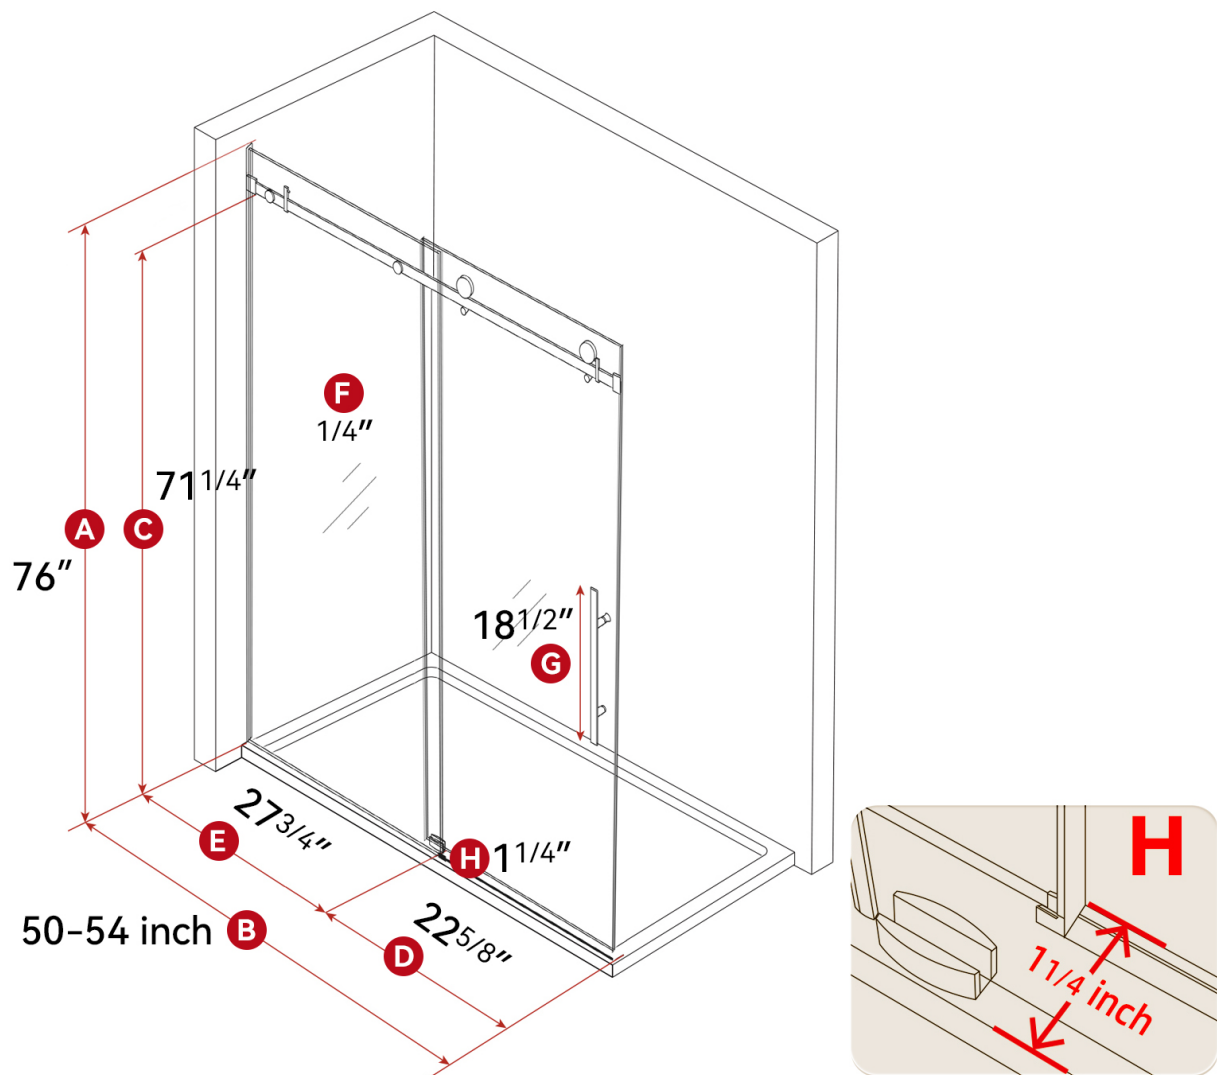

# SIZE DETAILS

## SINGLE SLIDING SHOWER DOOR

### SHOWER DOORS INFORMATION

50-54 in Wx76 in H

**A** Model Height

**B** Model Width

**C** Walk-in Height

**D** Walk-in Width

**E** Glass Door Width

**F** Glass Thickness