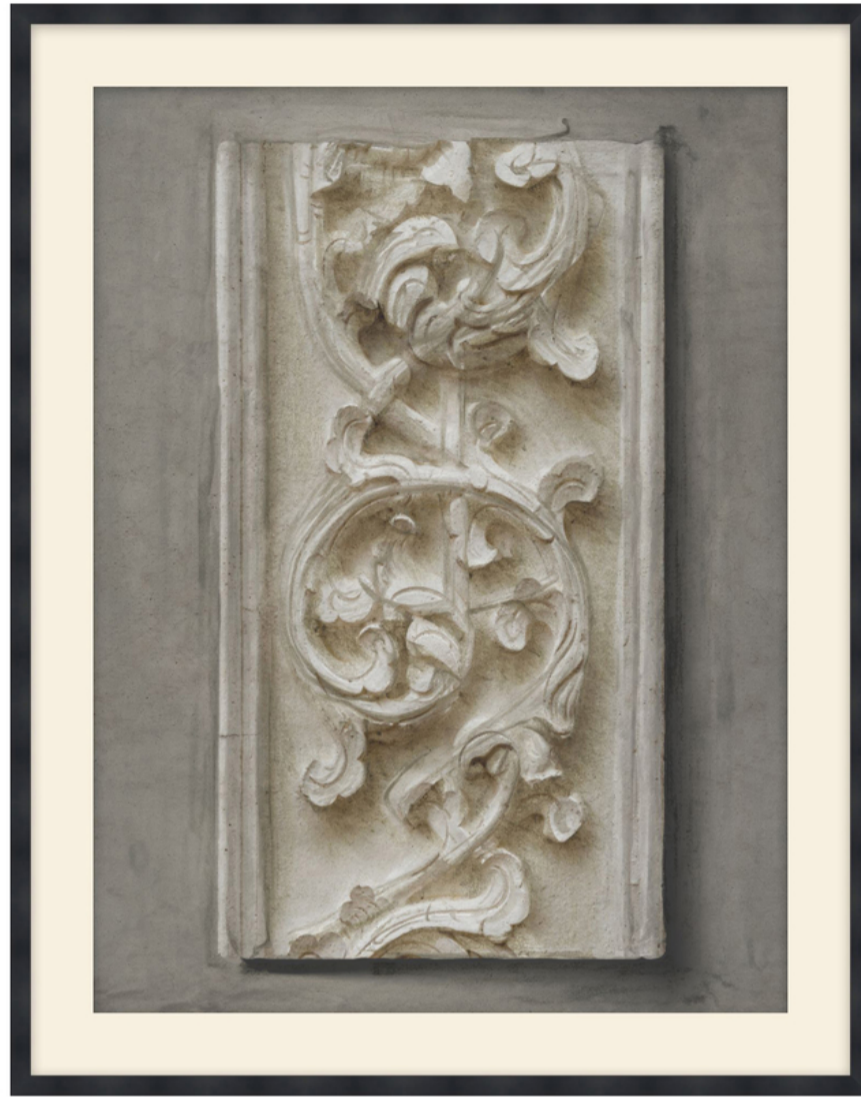

# THEODORE ALEXANDER

## Relief 6

D3077S61527-5018

Plastic Frame

Textured Paper - Floated Deckled

M4 - Warm White Smooth + White Core Width:3"

F992 - Black Cap Frame - Width: 0.875

W 29¾ x D 1¼ x H 36¾ inches

Material(s):

Collection: Art by TA

Style: Modern / Formal Modern

Type: Décor / Wall Art