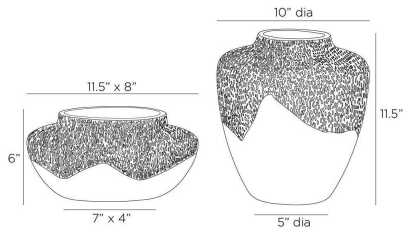

ARTERIO RS

FREEMAN VASES, SET OF 2

AVS08

Eggshell

Like ancient urns, these classical terracotta accents have a moss-like texture and weathered finish. Embodying the feel of a found object, each vase is glazed in an eggshell shade. Finish will vary.

APPEARANCE

Material	Terracotta
Finish	Eggshell
Finish Will Vary	Yes
Top Coat/Sealant	Yes

DIMENSIONS

Foot Print Large	Dia: 5.00 IN
Foot Print Small	W: 7 IN, D: 4 IN
Opening Large	Dia: 4.00 IN
Opening Small	W: 6 IN, D: 3.5 IN
Overall Large	H: 11.5 IN, Dia: 10.00 IN
Overall Small	H: 6 IN, W: 11.5 IN, D: 8 IN

SHIPPING

Product Weight	18 lbs
Gross Weight 1	10.25 lbs
Gross Weight 2	16.2 lbs
Shipping Box 1	H: 9 IN, L: 10.5 IN, W: 13 IN
Shipping Box 2	H: 14 IN, L: 12.5 IN, W: 12.5 IN

ADDITIONAL INFO

Features	Water Tight
----------	-------------