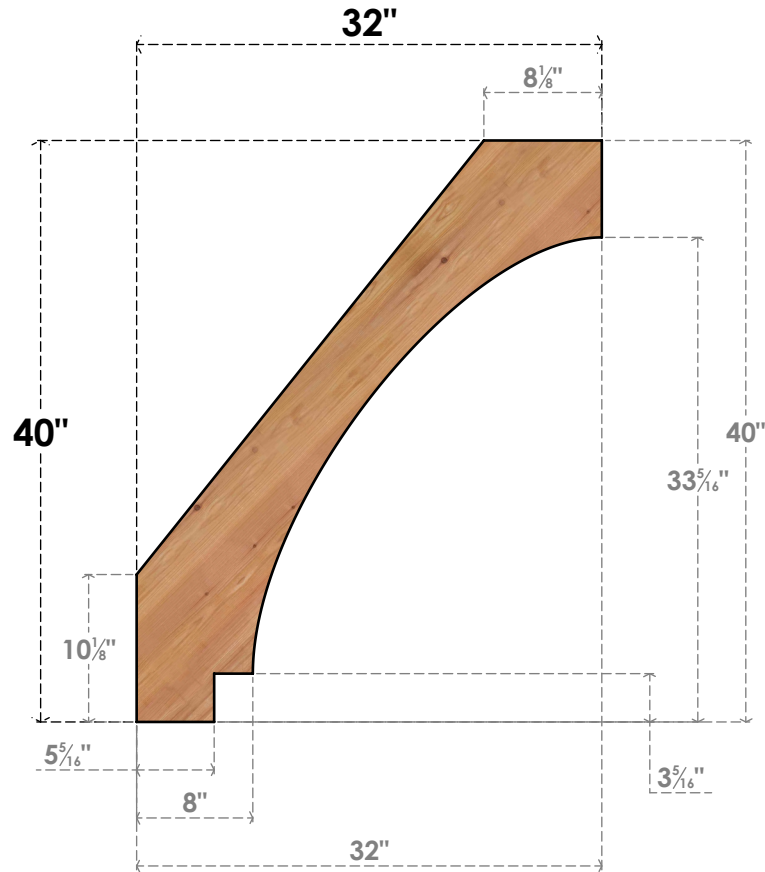

BRC06X32X40IMP00SWR

5 1/2"W X 32"D X 40"H IMPERIAL SMOOTH BRACE, WESTERN RED CEDAR

SIDE

FRONT

EKENA MILLWORK
 2300 WEST MAIN ST.
 CLARKSVILLE, TX 75426
 TOLL FREE: 866-607-0453
 WWW.EKENAMILLWORK.COM

NOTES