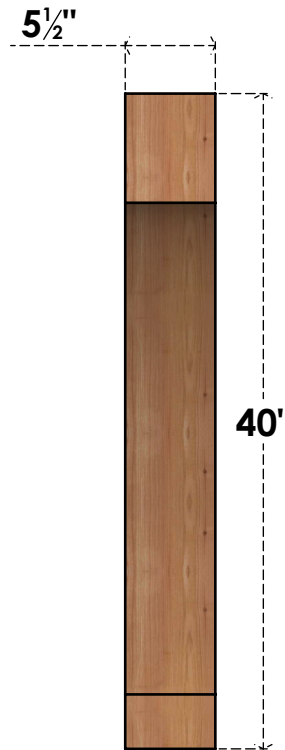

BRC06X32X40IMP00SWR

5 1/2"W X 32"D X 40"H IMPERIAL SMOOTH BRACE, WESTERN RED CEDAR

SIDE

FRONT

EKENA MILLWORK
 2300 WEST MAIN ST.
 CLARKSVILLE, TX 75426
 TOLL FREE: 866-607-0453
 WWW.EKENAMILLWORK.COM

NOTES