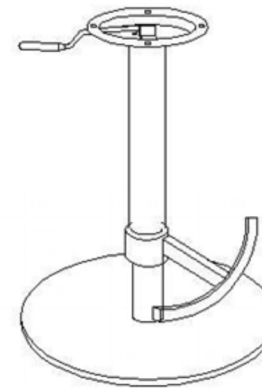

# Assembly Instructions

MODEL: PERA PISTON T-FOOT BASE

## Parts List

Part No.	Picture	Item	Quantity	Part No.	Picture	Item	Quantity
①		Pera Piston(T Shape) with gas lift	1pcs	③		Install Screw	3pcs
②		Base	1pcs	④		Allen Key	1pcs

STEP 1

FINISHED