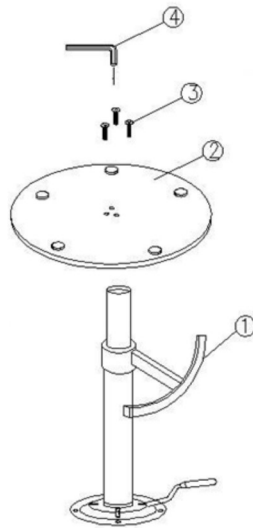

# Assembly Instructions

MODEL: PERA PISTON T-FOOT BASE

## Parts List

Part No.	Picture	Item	Quantity	Part No.	Picture	Item	Quantity
①		Pera Piston(T Shape) with gas lift	1pcs	③		Install Screw	3pcs
②		Base	1pcs	④		Allen Key	1pcs

STEP 1

FINISHED