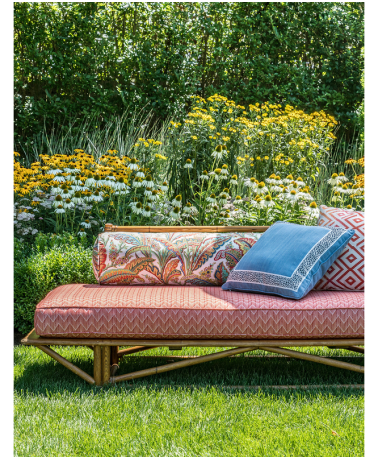

Paloma Woven - Sunset

SKU: 8017145.197.0

SKU: **8017145.197.0**

Repeat UOM: **in in (0 cm)**

Horizontal Repeat: **7.53 in (19.13 cm)**

Type: **Outdoor**

Railroaded: **No**

Composition: **Dralon - 100%**

Width: **55.51 in (141 cm)**

Vertical Repeat: **7.15 in (18.16 cm)**

Brand: **Brunschwig & Fils**

Finish: **Water Repellent**

End Use: **Upholstery**

Performance ACT Symbols: 