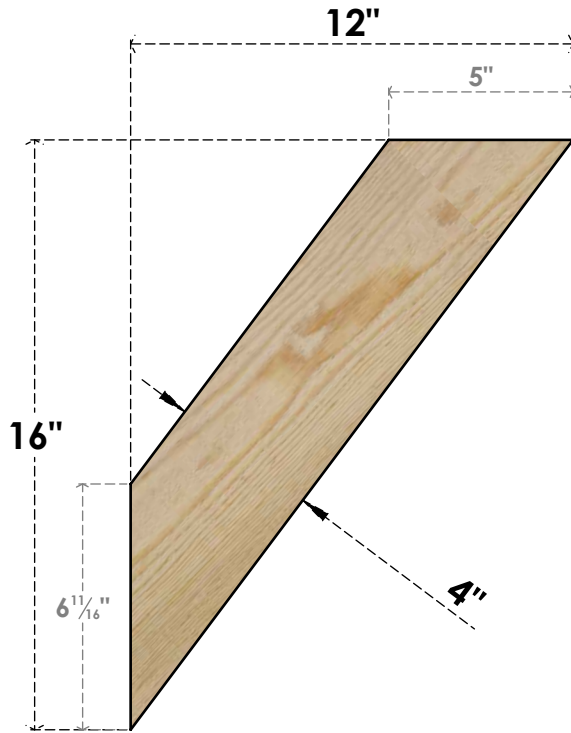

BRC04X12X16TRA00RDF

4"W X 12"D X 16"H TRADITIONAL ROUGH SAWN BRACE, DOUGLAS FIR

SIDE

FRONT

EKENA MILLWORK
 2300 WEST MAIN ST.
 CLARKSVILLE, TX 75426
 TOLL FREE: 866-607-0453
 WWW.EKENAMILLWORK.COM

NOTES

1. INSTALLATION TO BE COMPLETED IN ACCORDANCE WITH MANUFACTURER'S SPECIFICATIONS.
2. DRAWING MAY NOT BE TO SCALE
3. THIS DRAWING IS INTENDED FOR DESIGN AND PLANNING PURPOSES ONLY.
4. ALL INFORMATION CONTAINED HEREIN WAS CURRENT AT THE TIME OF DEVELOPMENT BUT MUST BE REVIEWED AND APPROVED BY THE PRODUCT MANUFACTURER TO BE CONSIDERED ACCURATE.
5. PRODUCTS ARE NOT KILN DRIED. THIS ITEM IS UNIQUE AND WILL CONTAIN THE NATURAL VARIATIONS THAT THE WOOD SPECIES OFFERS. THIS MAY RESULT IN VARIATIONS UP TO 1/4"