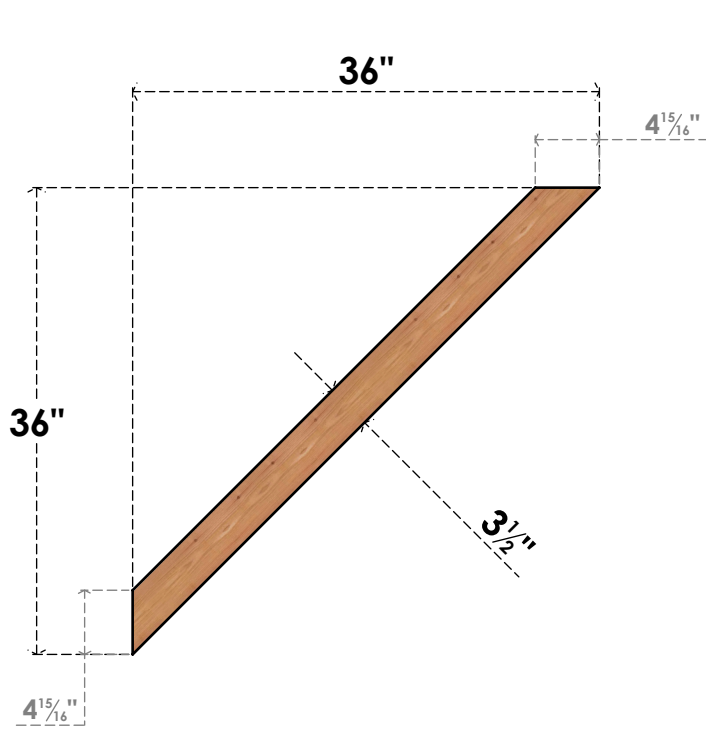

# BRC04X36X36TRA00SWR

3 1/2"W X 36"D X 36"H TRADITIONAL SMOOTH BRACE, WESTERN RED CEDAR

**SIDE**

**FRONT**

EKENA MILLWORK  
 2300 WEST MAIN ST.  
 CLARKSVILLE, TX 75426  
 TOLL FREE: 866-607-0453  
 WWW.EKENAMILLWORK.COM