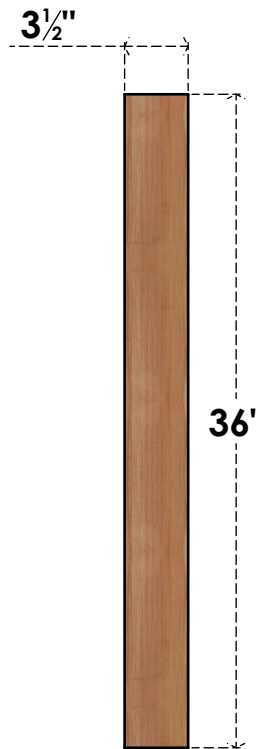

# BRC04X36X36TRA00SWR

3 1/2"W X 36"D X 36"H TRADITIONAL SMOOTH BRACE, WESTERN RED CEDAR

**SIDE**

**FRONT**

EKENA MILLWORK  
 2300 WEST MAIN ST.  
 CLARKSVILLE, TX 75426  
 TOLL FREE: 866-607-0453  
 WWW.EKENAMILLWORK.COM

**NOTES**

1. INSTALLATION TO BE COMPLETED IN ACCORDANCE WITH MANUFACTURER'S SPECIFICATIONS.
2. DRAWING MAY NOT BE TO SCALE
3. THIS DRAWING IS INTENDED FOR DESIGN AND PLANNING PURPOSES ONLY.
4. ALL INFORMATION CONTAINED HEREIN WAS CURRENT AT THE TIME OF DEVELOPMENT BUT MUST BE REVIEWED AND APPROVED BY THE PRODUCT MANUFACTURER TO BE CONSIDERED ACCURATE.
5. PRODUCTS ARE NOT KILN DRIED. THIS ITEM IS UNIQUE AND WILL CONTAIN THE NATURAL VARIATIONS THAT THE WOOD SPECIES OFFERS. THIS MAY RESULT IN VARIATIONS UP TO 1/4"