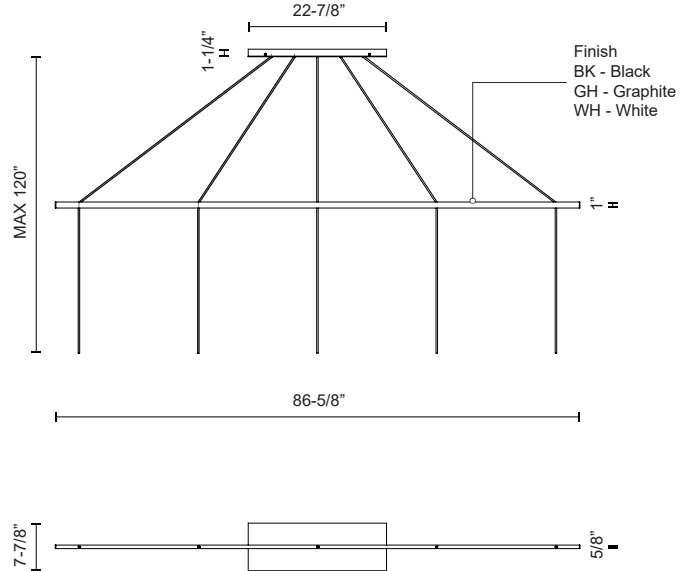

MARQUEE CNL5AC

LINEAR-PENDANT CANOPY SYSTEM

PROJECT

DESCRIPTION

The Marquee transforms single pendants into a choreographed statement piece. Simple forms combine to make complex and unique linear arrangements

CNL5AC-BK
Black

CNL5AC-GH
Graphite

CNL5AC-WH
White

SPECIFICATION DETAILS

* For custom options, consult factory for details.

Fixture Dimensions	L86-5/8" x W5/8" x H1"
Location	Dry
Warranty	5 Years
Canopy Dimensions	L22-7/8" x W7-7/8" x H1-1/4"