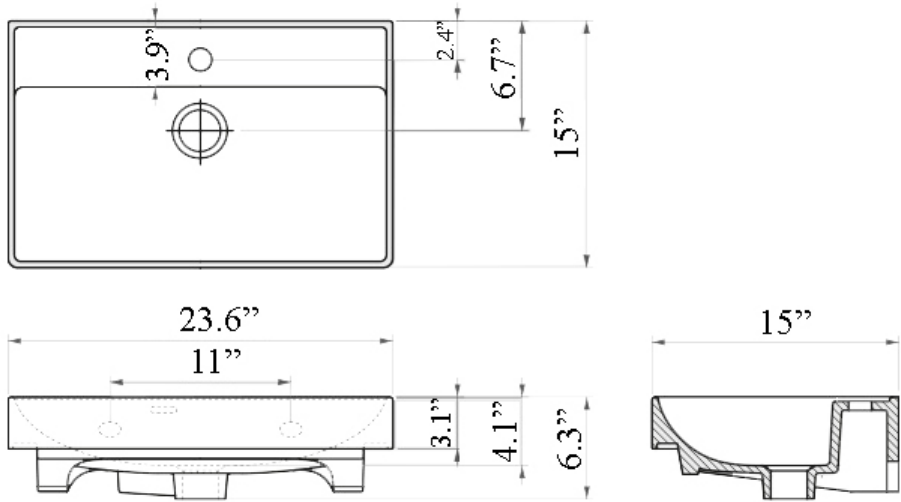

Collection Nice	Model Nice 60	Dimensions Metric <i>1 inch = 2.54 cm</i> <i>1 inch = 25.4 mm</i>	 1051 Lea Drive - Collegeville, PA 19426 Tel. 215 513 9400 - Fax 610 831 0215 www.ws bathcollections.com - info@ws bathcollections.com
-----------------------------	---------------------------	---	---

* WS Bath Collections reserve the right to make revisions without notice to product specifications, dimensions, or information.

<p>Collection Nice</p>	<p>Model Nice 60</p>	<p>Dimensions Metric <i>1 inch = 2.54 cm</i> <i>1 inch = 25.4 mm</i></p>	 <p>1051 Lea Drive - Collegeville, PA 19426 Tel. 215 513 9400 - Fax 610 831 0215 www.ws bathcollections.com - info@ws bathcollections.com</p>
-------------------------------------	-----------------------------------	--	---

Collection Drains & Traps	Model Drains & Traps	Dimensions Metric 1 inch = 2.54 cm 1 inch = 25.4 mm	01.2025  1051 Lea Drive - Collegeville, PA 19426 Tel. 215 513 9400 - Fax 610 831 0215 www.ws bathcollections.com - info@ws bathcollections.com
---------------------------------------	----------------------------------	--	--