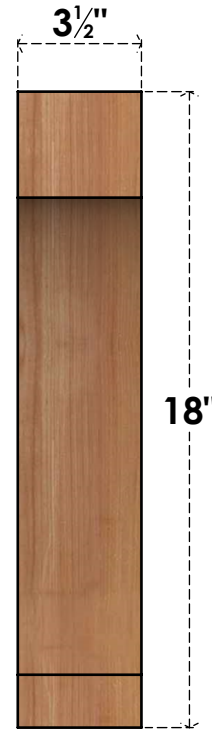

BRC04X10X18IMP00SWR

3 1/2"W X 10"D X 18"H IMPERIAL SMOOTH BRACE, WESTERN RED CEDAR

SIDE

FRONT

EKENA MILLWORK
 2300 WEST MAIN ST.
 CLARKSVILLE, TX 75426
 TOLL FREE: 866-607-0453
 WWW.EKENAMILLWORK.COM

NOTES

1. INSTALLATION TO BE COMPLETED IN ACCORDANCE WITH MANUFACTURER'S SPECIFICATIONS.
2. DRAWING MAY NOT BE TO SCALE
3. THIS DRAWING IS INTENDED FOR DESIGN AND PLANNING PURPOSES ONLY.
4. ALL INFORMATION CONTAINED HEREIN WAS CURRENT AT THE TIME OF DEVELOPMENT BUT MUST BE REVIEWED AND APPROVED BY THE PRODUCT MANUFACTURER TO BE CONSIDERED ACCURATE.
5. PRODUCTS ARE NOT KILN DRIED. THIS ITEM IS UNIQUE AND WILL CONTAIN THE NATURAL VARIATIONS THAT THE WOOD SPECIES OFFERS. THIS MAY RESULT IN VARIATIONS UP TO 1/4"