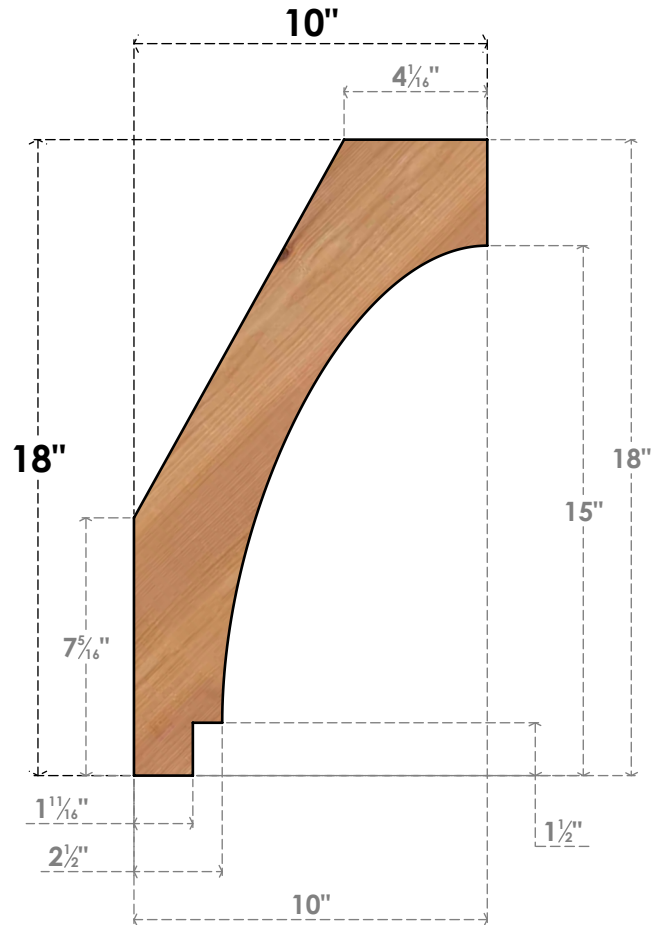

BRC04X10X18IMP00SWR

3 1/2"W X 10"D X 18"H IMPERIAL SMOOTH BRACE, WESTERN RED CEDAR

SIDE

FRONT

EKENA MILLWORK
 2300 WEST MAIN ST.
 CLARKSVILLE, TX 75426
 TOLL FREE: 866-607-0453
 WWW.EKENAMILLWORK.COM

NOTES