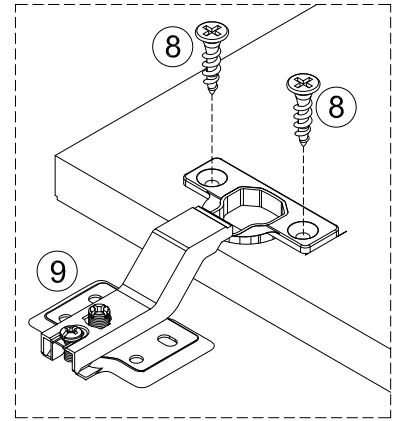

x 2

STEP 4

④  2pcs
Ø6x33mm

STEP 5

⑤  12pcs
1/4"x25mm

⑥  2pcs
Ø15x9mm

STEP 6

①  4pcs
Ø8x30mm

⑤  6pcs
1/4"x25mm

STEP 7

⑦ 4pcs

STEP 8

STEP 9

⑧  4pcs
Ø4x12mm

⑨  2pcs

STEP 10

④  4pcs
Ø6x33mm

STEP 11

⑩  6pcs
Ø6x30mm

④  2pcs
Ø6x33mm

STEP 12

⑩  2pcs
Ø6x30mm

⑥  2pcs
Ø15x9mm

STEP 13

⑧  8pcs
Ø4x12mm

Three-way adjustable hinge for perfectly aligned doors

1. TO ADJUST DOOR FORWARD OR BACKWARD.
2. TO ADJUST DOOR TO RIGHT OR TO LEFT.
3. TO ADJUST DOOR UP OR DOWN.

STEP 18

②  1pc
5/32"x18mm