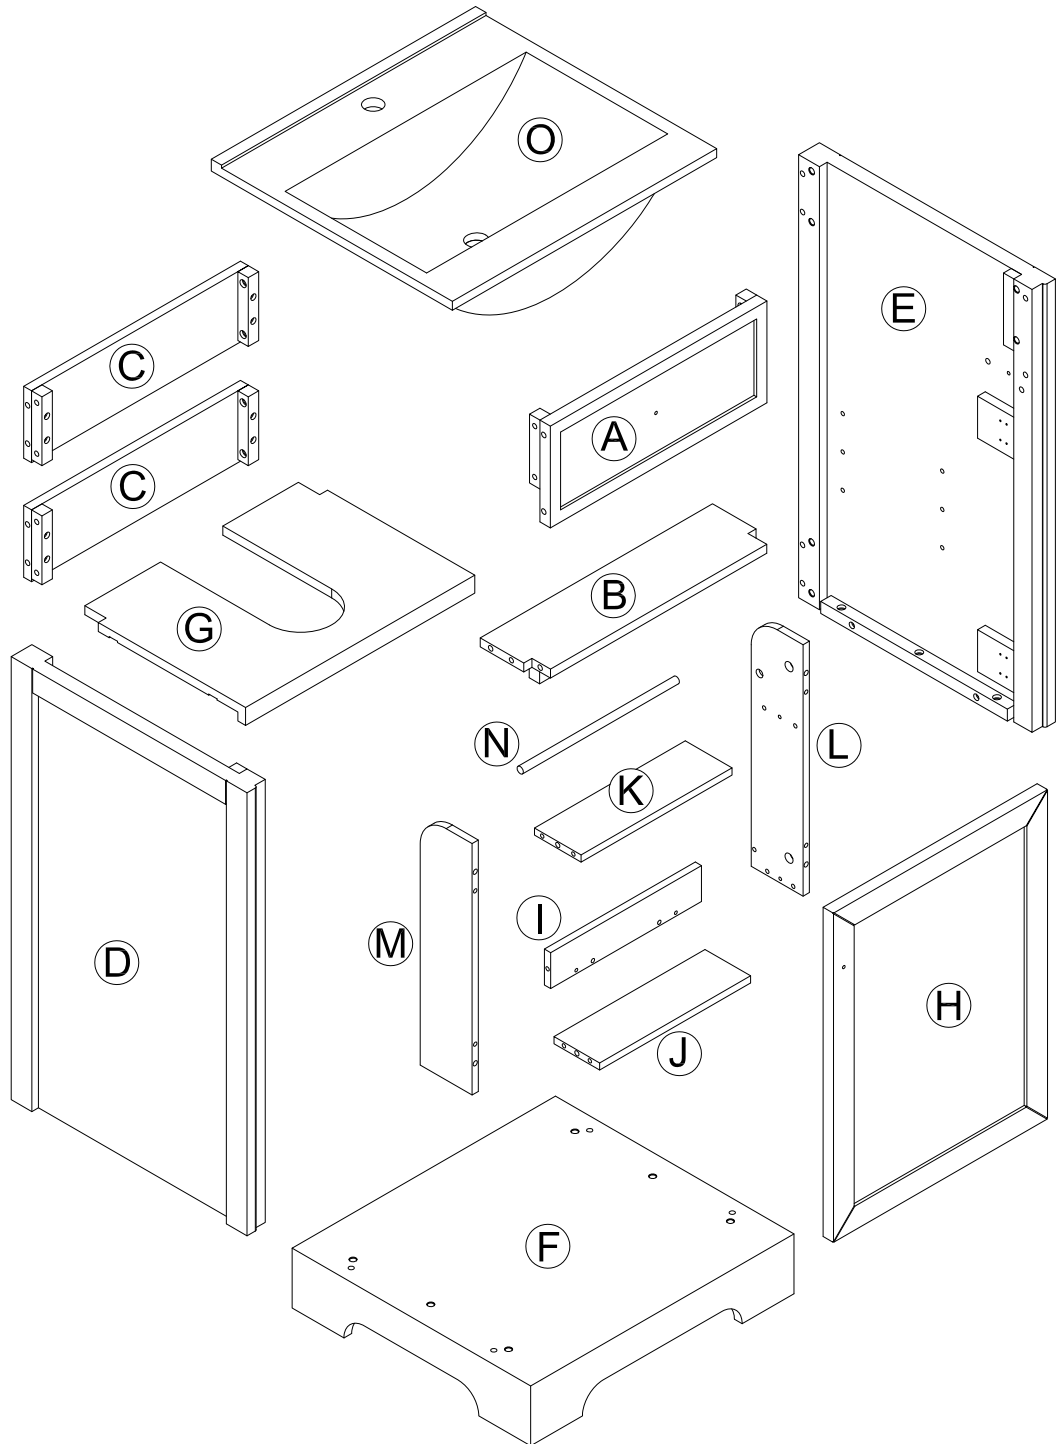

User's Manual

PRODUCT PARTS:

A	B	C	D	E	F
					
1PC	1PC	2PCS	1PC	1PC	1PC
G	H	I	J	K	L
					
1PC	1PC	1PC	1PC	1PC	1PC
M	N	O			
					
1PC	1PC	1PC			

HARDWARE:

①	②	③	④	⑤	⑥
					
Ø8x30mm	5/32"x18mm		Ø6x33mm	1/4"x25mm	Ø15x9mm
20+2 PCS	2PCS	2PCS	12+1 PCS	18+1 PCS	12+1 PCS
⑦	⑧	⑨	⑩		
					
	Ø4x12mm		Ø6x30mm		
4PCS	12+1PCS	2PCS	16+1PCS		

STEP 1

①  4pcs
Ø8x30mm

②  1pc
5/32"x18mm

③  1pc

STEP 2

①  4pcs
Ø8x30mm

STEP 3

①  8pcs
Ø8x30mm

x 2

STEP 4

④  2pcs
Ø6x33mm

STEP 5

⑤  12pcs
1/4"x25mm

⑥  2pcs
Ø15x9mm

STEP 6

①  4pcs
Ø8x30mm

⑧  8pcs
Ø4x12mm

Three-way adjustable hinge for perfectly aligned doors

1. TO ADJUST DOOR FORWARD OR BACKWARD.
2. TO ADJUST DOOR TO RIGHT OR TO LEFT.
3. TO ADJUST DOOR UP OR DOWN.

STEP 18

②  1pc
5/32"x18mm