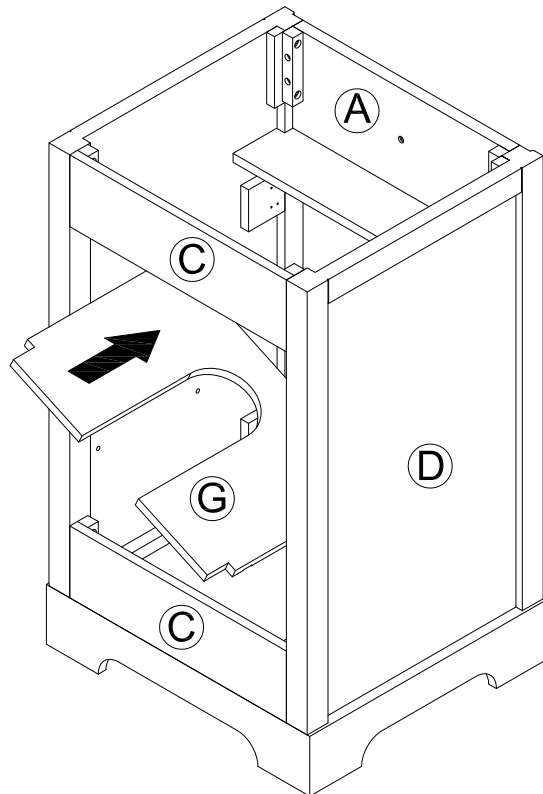

User's Manual

PRODUCT PARTS:

A	B	C	D	E	F
					
1PC	1PC	2PCS	1PC	1PC	1PC
G	H	I	J	K	L
					
1PC	1PC	1PC	1PC	1PC	1PC
M	N	O			
					
1PC	1PC	1PC			

HARDWARE:

①	②	③	④	⑤	⑥
					
Ø8x30mm	5/32"x18mm		Ø6x33mm	1/4"x25mm	Ø15x9mm
20+2 PCS	2PCS	2PCS	12+1 PCS	18+1 PCS	12+1 PCS
⑦	⑧	⑨	⑩		
					
	Ø4x12mm		Ø6x30mm		
4PCS	12+1PCS	2PCS	16+1PCS		

⑤  6pcs
1/4"x25mm

STEP 7

⑦ 4pcs

STEP 8

STEP 9

⑧  4pcs
Ø4x12mm

⑨  2pcs

STEP 10

④  4pcs
Ø6x33mm

STEP 11

⑩  6pcs
Ø6x30mm

④  2pcs
Ø6x33mm

STEP 12

⑩  2pcs
Ø6x30mm

⑥  2pcs
Ø15x9mm

STEP 13

⑧  8pcs
Ø4x12mm

Three-way adjustable hinge for perfectly aligned doors

1. TO ADJUST DOOR FORWARD OR BACKWARD.
2. TO ADJUST DOOR TO RIGHT OR TO LEFT.
3. TO ADJUST DOOR UP OR DOWN.

STEP 18

②  1pc
5/32"x18mm