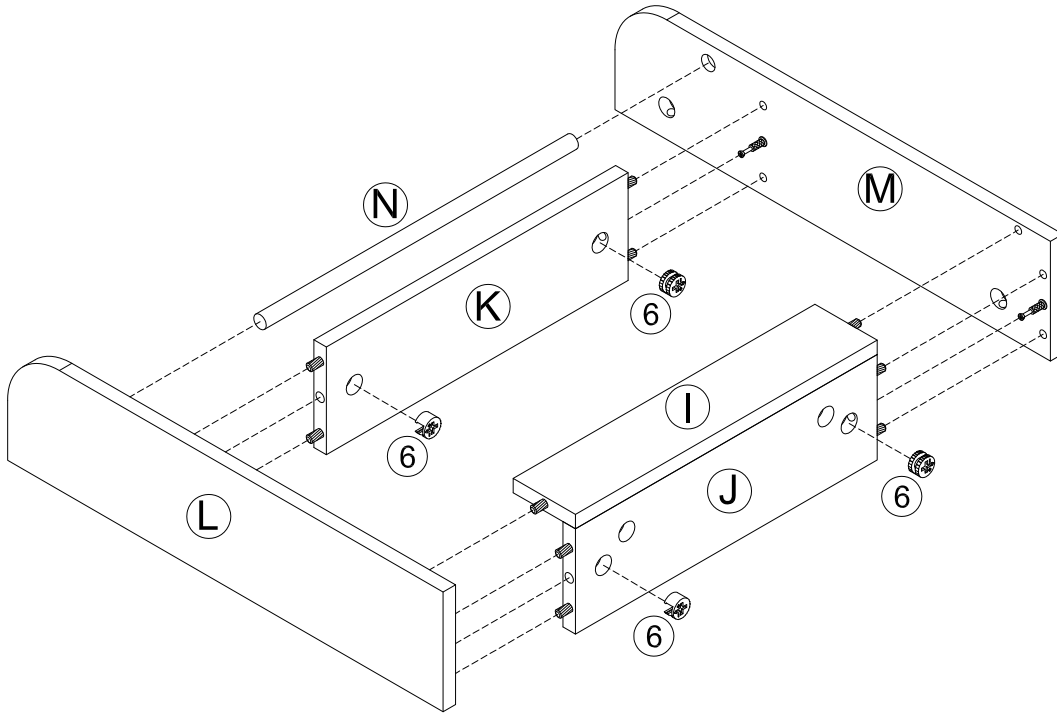

④  4pcs
Ø6x33mm

STEP 11

⑩  6pcs
Ø6x30mm

④  2pcs
Ø6x33mm

STEP 12

⑩  2pcs
Ø6x30mm

⑥  2pcs
Ø15x9mm

STEP 13

⑩  4pcs
Ø6x30mm

STEP 14

④  4pcs
Ø6x33mm

STEP 15

- ⑥  4pcs
Ø15x9mm

STEP 16

- ⑩  4pcs
Ø6x30mm
- ⑥  4pcs
Ø15x9mm

STEP 17

⑧  8pcs
Ø4x12mm

Three-way adjustable hinge for perfectly aligned doors

1. TO ADJUST DOOR FORWARD OR BACKWARD.
2. TO ADJUST DOOR TO RIGHT OR TO LEFT.
3. TO ADJUST DOOR UP OR DOWN.

STEP 18

②  1pc
5/32"x18mm