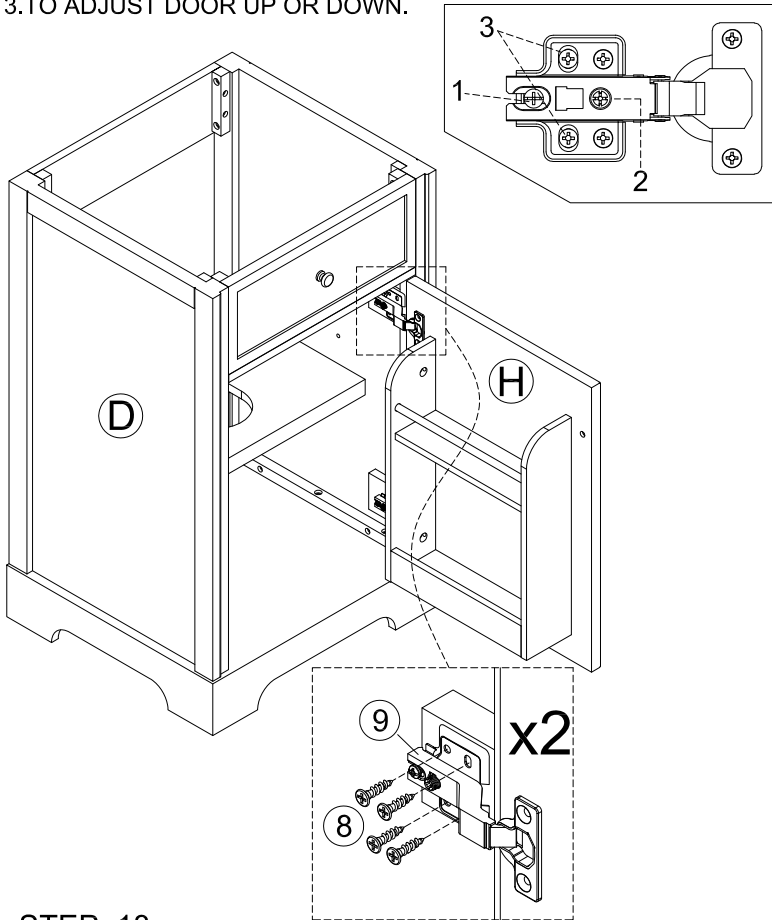

⑩  4pcs
Ø6x30mm

STEP 14

④  4pcs
Ø6x33mm

STEP 15

- ⑥  4pcs
Ø15x9mm

STEP 16

- ⑩  4pcs
Ø6x30mm
- ⑥  4pcs
Ø15x9mm

STEP 17

⑧  8pcs
Ø4x12mm

Three-way adjustable hinge for perfectly aligned doors

1. TO ADJUST DOOR FORWARD OR BACKWARD.
2. TO ADJUST DOOR TO RIGHT OR TO LEFT.
3. TO ADJUST DOOR UP OR DOWN.

STEP 18

②  1pc
5/32"x18mm