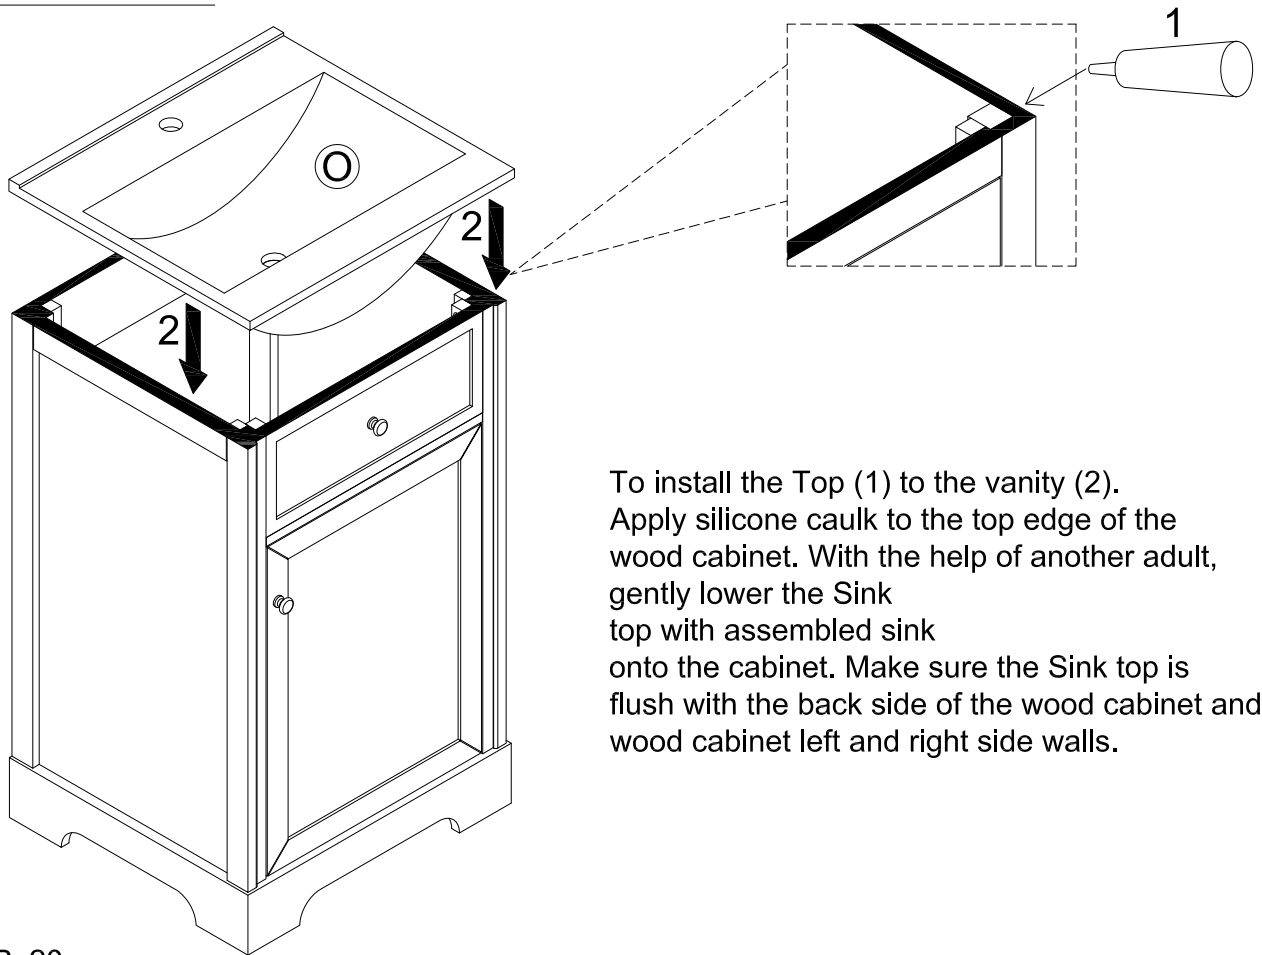

STEP 19

STEP 20