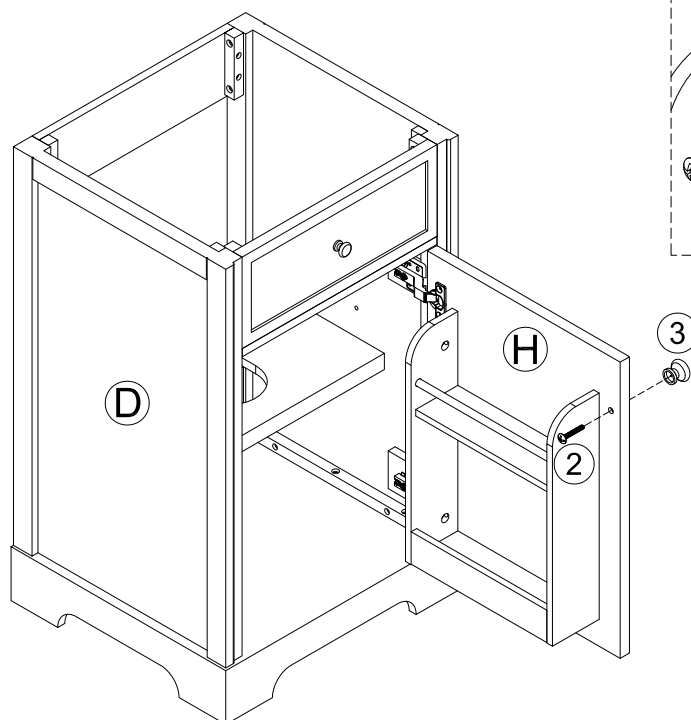

STEP 18

② 1pc
5/32"x18mm

③ 1pc