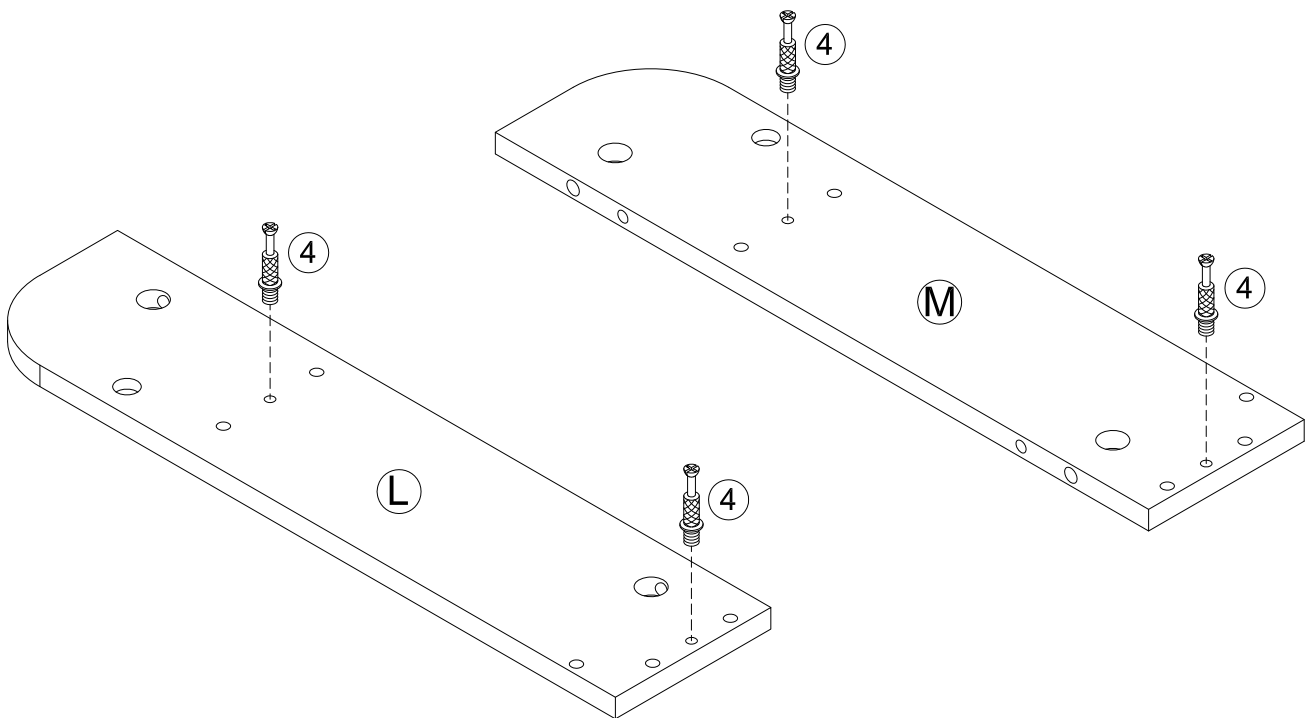

⑤  6pcs
1/4"x25mm

STEP 7

⑦ 4pcs

STEP 8

STEP 9

⑧  4pcs
Ø4x12mm

⑨  2pcs

STEP 10

④  4pcs
Ø6x33mm

STEP 11

⑩  6pcs
Ø6x30mm

④  2pcs
Ø6x33mm

STEP 12

⑩  2pcs
Ø6x30mm

⑥  2pcs
Ø15x9mm

STEP 13

⑩  4pcs
Ø6x30mm

STEP 14

④  4pcs
Ø6x33mm

STEP 15

- ⑥  4pcs
Ø15x9mm

STEP 16

- ⑩  4pcs
Ø6x30mm
- ⑥  4pcs
Ø15x9mm

STEP 17

⑧  8pcs
Ø4x12mm

Three-way adjustable hinge for perfectly aligned doors

1. TO ADJUST DOOR FORWARD OR BACKWARD.
2. TO ADJUST DOOR TO RIGHT OR TO LEFT.
3. TO ADJUST DOOR UP OR DOWN.

STEP 18

②  1pc
5/32"x18mm