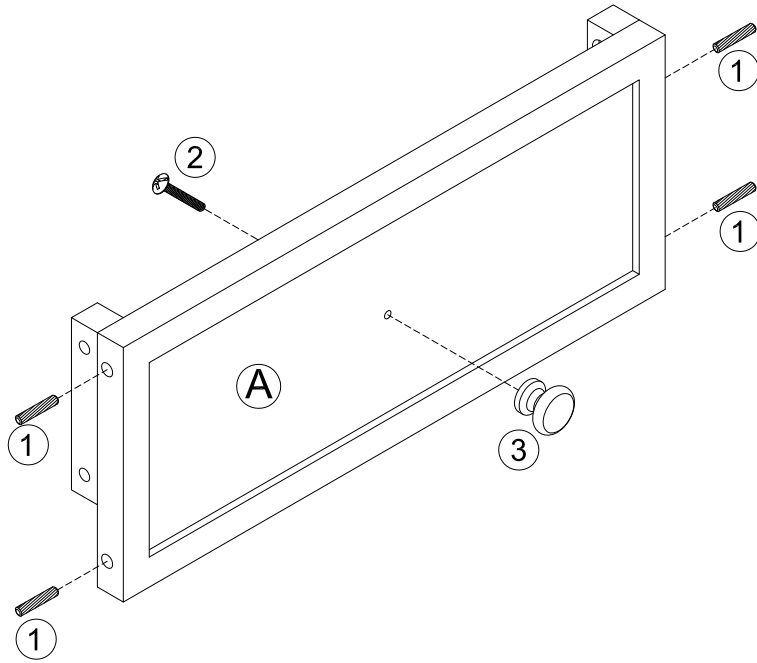

User's Manual

PRODUCT PARTS:

A	B	C	D	E	F
					
1PC	1PC	2PCS	1PC	1PC	1PC
G	H	I	J	K	L
					
1PC	1PC	1PC	1PC	1PC	1PC
M	N	O			
					
1PC	1PC	1PC			

HARDWARE:

①	②	③	④	⑤	⑥
					
Ø8x30mm	5/32"x18mm		Ø6x33mm	1/4"x25mm	Ø15x9mm
20+2 PCS	2PCS	2PCS	12+1 PCS	18+1 PCS	12+1 PCS
⑦	⑧	⑨	⑩		
					
	Ø4x12mm		Ø6x30mm		
4PCS	12+1PCS	2PCS	16+1PCS		

STEP 1

①  4pcs
Ø8x30mm

②  1pc
5/32"x18mm

③  1pc

STEP 2

①  4pcs
Ø8x30mm

STEP 3

①  8pcs
Ø8x30mm

x 2

STEP 4

④  2pcs
Ø6x33mm

STEP 5

⑤  12pcs
1/4"x25mm

⑥  2pcs
Ø15x9mm

STEP 6

①  4pcs
Ø8x30mm

⑧  8pcs
Ø4x12mm

Three-way adjustable hinge for perfectly aligned doors

1. TO ADJUST DOOR FORWARD OR BACKWARD.
2. TO ADJUST DOOR TO RIGHT OR TO LEFT.
3. TO ADJUST DOOR UP OR DOWN.

STEP 18

②  1pc
5/32"x18mm