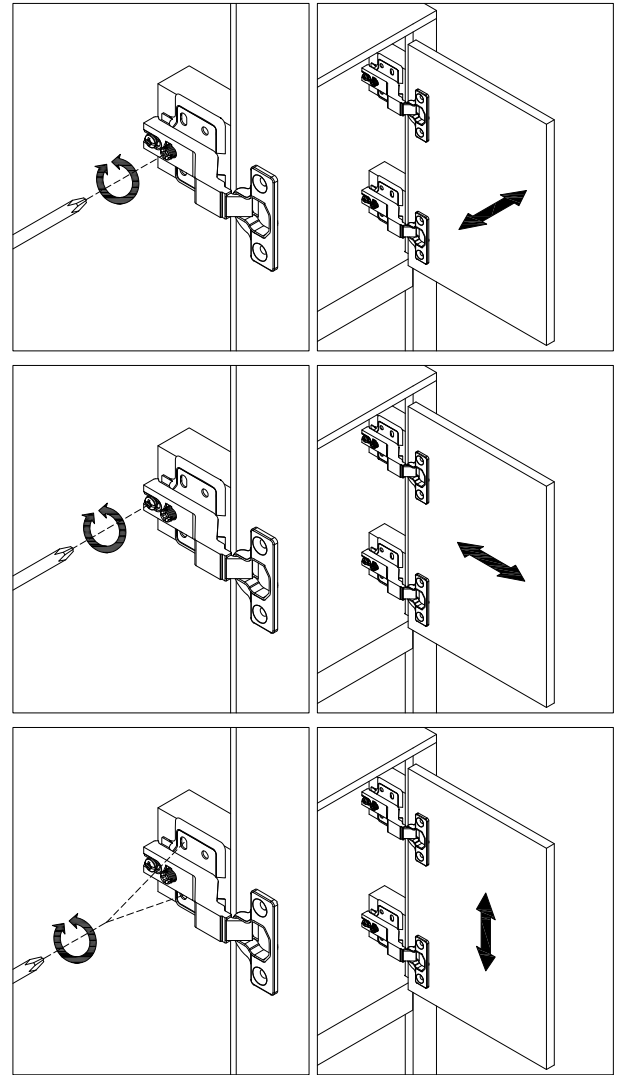

⑩  4pcs
Ø6x30mm

STEP 14

④  4pcs
Ø6x33mm

STEP 15

- ⑥  4pcs
Ø15x9mm

STEP 16

- ⑩  4pcs
Ø6x30mm
- ⑥  4pcs
Ø15x9mm

STEP 17

⑧  8pcs
Ø4x12mm

Three-way adjustable hinge for perfectly aligned doors

1. TO ADJUST DOOR FORWARD OR BACKWARD.
2. TO ADJUST DOOR TO RIGHT OR TO LEFT.
3. TO ADJUST DOOR UP OR DOWN.

STEP 18

②  1pc
5/32"x18mm