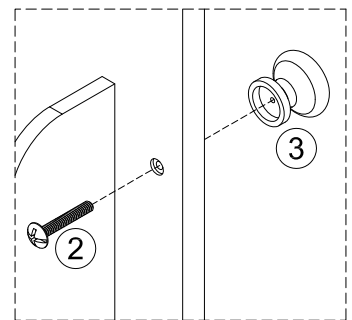

STEP 18

② 1pc
5/32"x18mm

③ 1pc