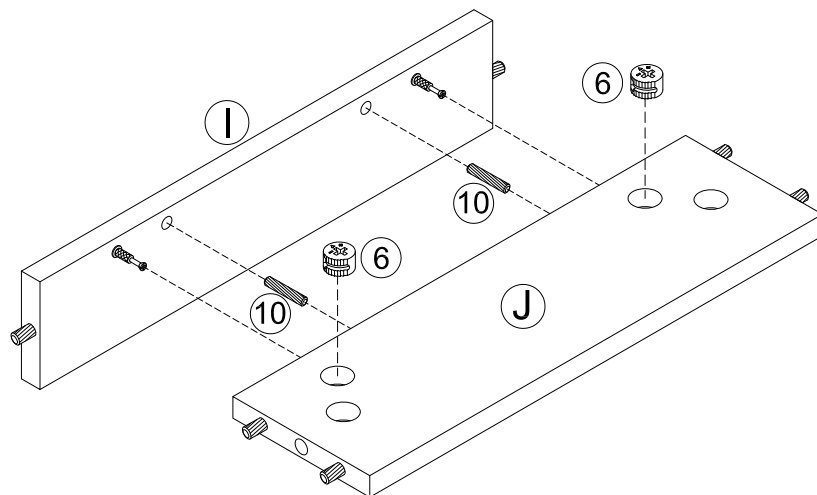

⑤  6pcs
1/4"x25mm

STEP 7

⑦ 4pcs

STEP 8

STEP 9

⑧  4pcs
Ø4x12mm

⑨  2pcs

STEP 10

④  4pcs
Ø6x33mm

STEP 11

⑩  6pcs
Ø6x30mm

④  2pcs
Ø6x33mm

STEP 12

⑩  2pcs
Ø6x30mm

⑥  2pcs
Ø15x9mm

STEP 13

⑩  4pcs
Ø6x30mm

STEP 14

④  4pcs
Ø6x33mm

STEP 15

- ⑥  4pcs
Ø15x9mm

STEP 16

- ⑩  4pcs
Ø6x30mm
- ⑥  4pcs
Ø15x9mm

STEP 17

⑧  8pcs
Ø4x12mm

Three-way adjustable hinge for perfectly aligned doors

1. TO ADJUST DOOR FORWARD OR BACKWARD.
2. TO ADJUST DOOR TO RIGHT OR TO LEFT.
3. TO ADJUST DOOR UP OR DOWN.

STEP 18

②  1pc
5/32"x18mm