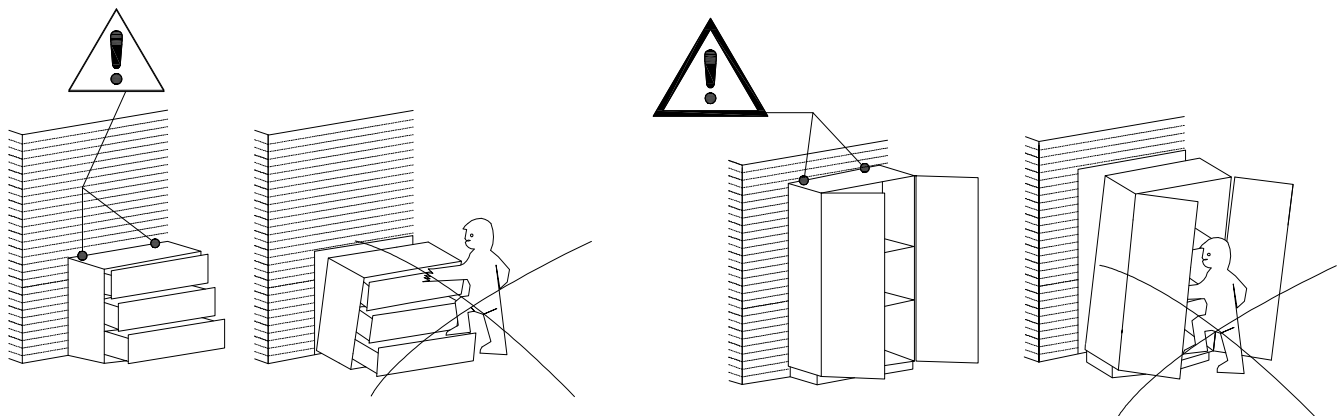

IMPROVE EFFICIENCY !

- Try to find a partner to install with you, which can speed up the installation efficiency and shorten the time.

IMPORTANT !

- It is important that any product which is assembled using any kind of screw is re-tightened 2 weeks after assembly, and once every 3 months - in order to assure stability through-out the lifespan of the product.

- Do not use an electric screwdriver, and do not use too much force when installing, because the board is easy to break.

ANTI-TOPPLE WARNING !

Overtured furniture can cause serious or fatal crush injuries. To prevent tipping over, be sure to use the wall attachment, if not included with this product. Please purchase the wall attachment that fit your wall. If unsure, seek professional advice. Please read and follow each step of the instructions carefully.