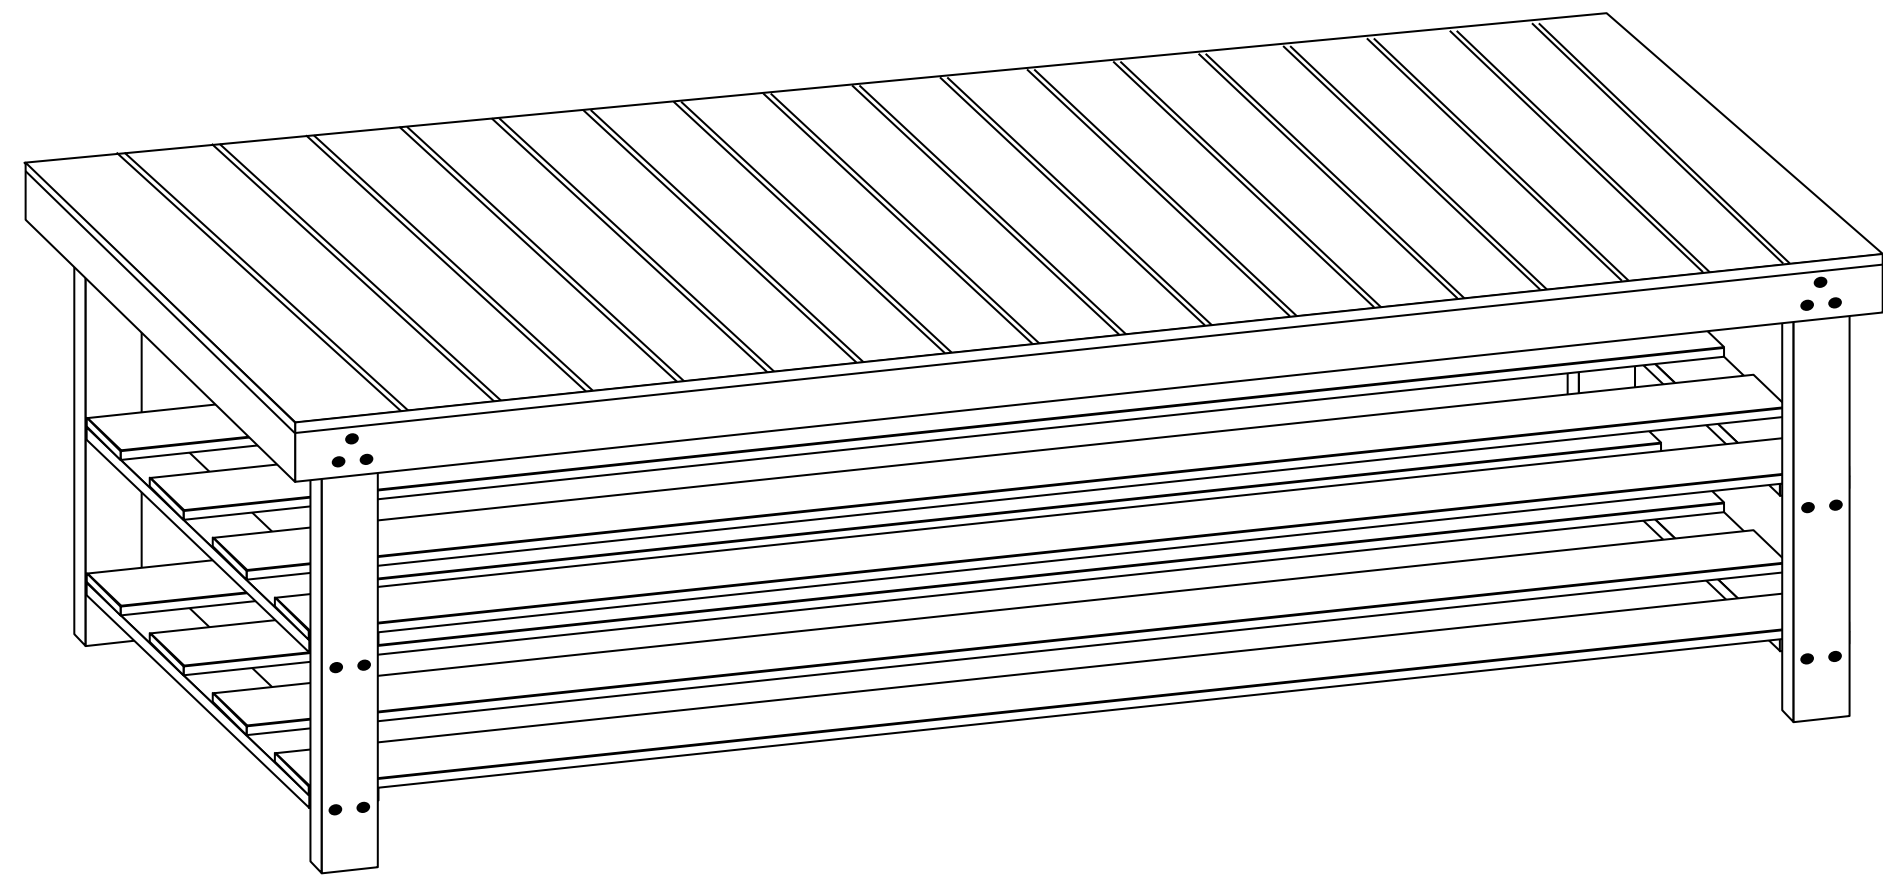

# IOMOR

IO-SBOO1

210 mm

If you have any questions, please feel free to contact us anytime in any of the following way  
<https://www.facebook.com/IOMORhome/>

147 mm

## Parts list

model	product	Quantity
A		X 1
B		X 2
C		X 4
D		X 16
E		X 12
F		X 12
G		X 1
H		X 1