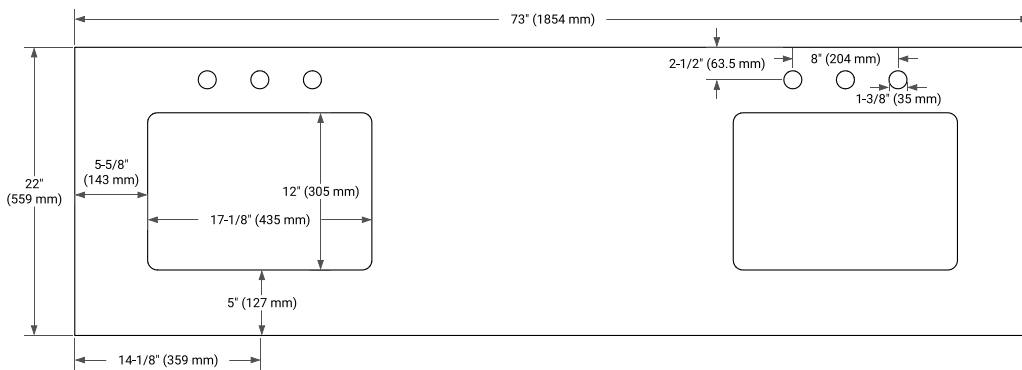

73" DOUBLE RECTANGLE SINK COUNTERTOP WITH 1.5" THICKNESS

OVERALL DIMENSIONS

73" W x 22" D x 1.5" H

COUNTERTOP OPTIONS

FEATURES

- Solid countertop with mitered edges & seams
- Undermount white rectangular sink
- Pre-drilled for 8" widespread faucet

INCLUDED

- Countertop
- Matching Backsplash
- Rectangle Sinks

COUNTERTOP PLAN VIEW