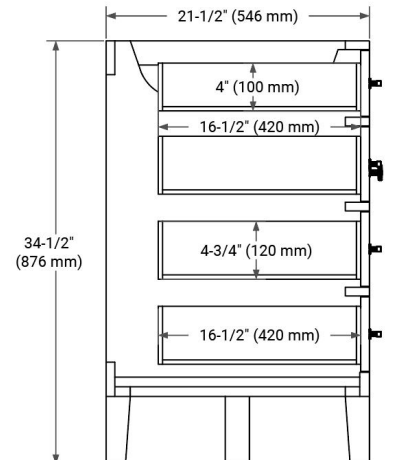

## BASE CABINET DIMENSIONS

72" W x 21.5" D x 34.5" H

# 73" DOUBLE RECTANGLE SINK COUNTERTOP WITH 1.5" THICKNESS

## OVERALL DIMENSIONS

73" W x 22" D x 1.5" H