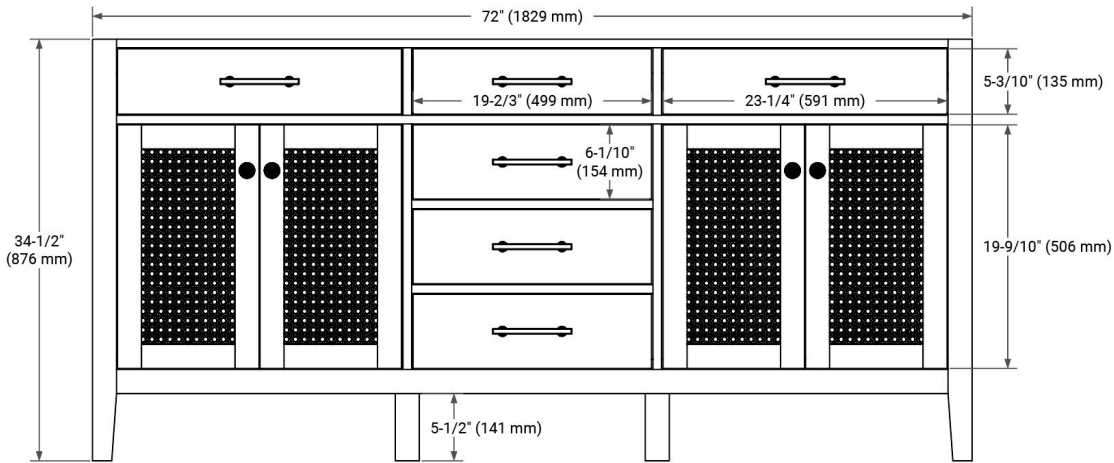

HARDWARE FINISHES

Matte Black

FRONT VIEW

SIDE VIEW