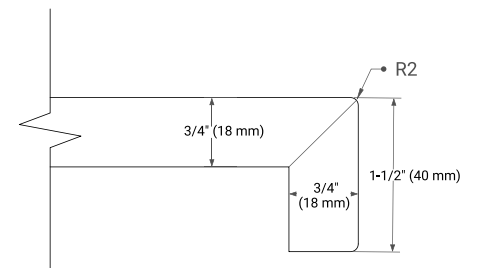

EDGE SIDE VIEW