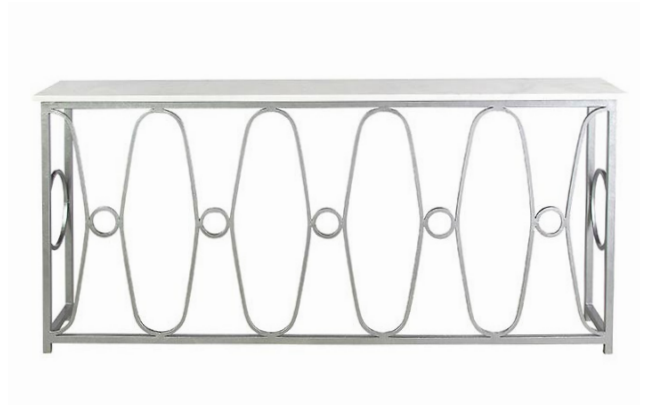

ELLAHOME

Bosporus Console

SKU#

CL49

Overall

32"h x 72"w x 13"d

Description

This rectangular console table adds an airy yet elegant feel to your home. The stone tabletop is spacious enough for table lamps, sculptures, and other valuables, while the base features a wave-like motif that draws the eye. With strong legs and support beams for sturdiness, this table will add plenty of energy to any living space or hallway.

Materials

Wrought Iron/ Travertine

Finish Options

	AB	Antique Black
	BB	Bronzed Brass
	DO	Deep Ocean
	DG	Distressed Gray
	FB	Flat Black
	GL	Gold Leaf (+15%)
	MB	Metallic Bronze
	MG	Metallic Graphite
	OW	Oyster White
	SL	Silver Leaf (+15%)

Top Options

	CM	Carrera Marble
	LT	Lite Travertine

Weight

120 lb