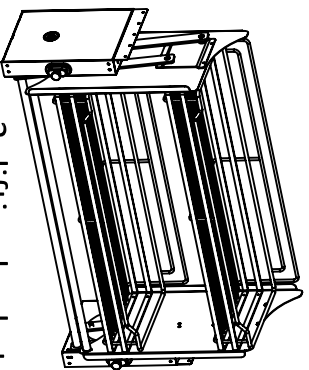

Installation Instruction

accessories

1. self-tapping screw
10 pcs

2. lifting basket 1 set

3. cabinet

cabinet sizes					
outer width	inside width	inside depth	inside height	board thickness	
600mm	568	302	614	16/18	
700mm	668	302	614	16/18	
800mm	768	302	614	16/18	
900mm	868	302	614	16/18	