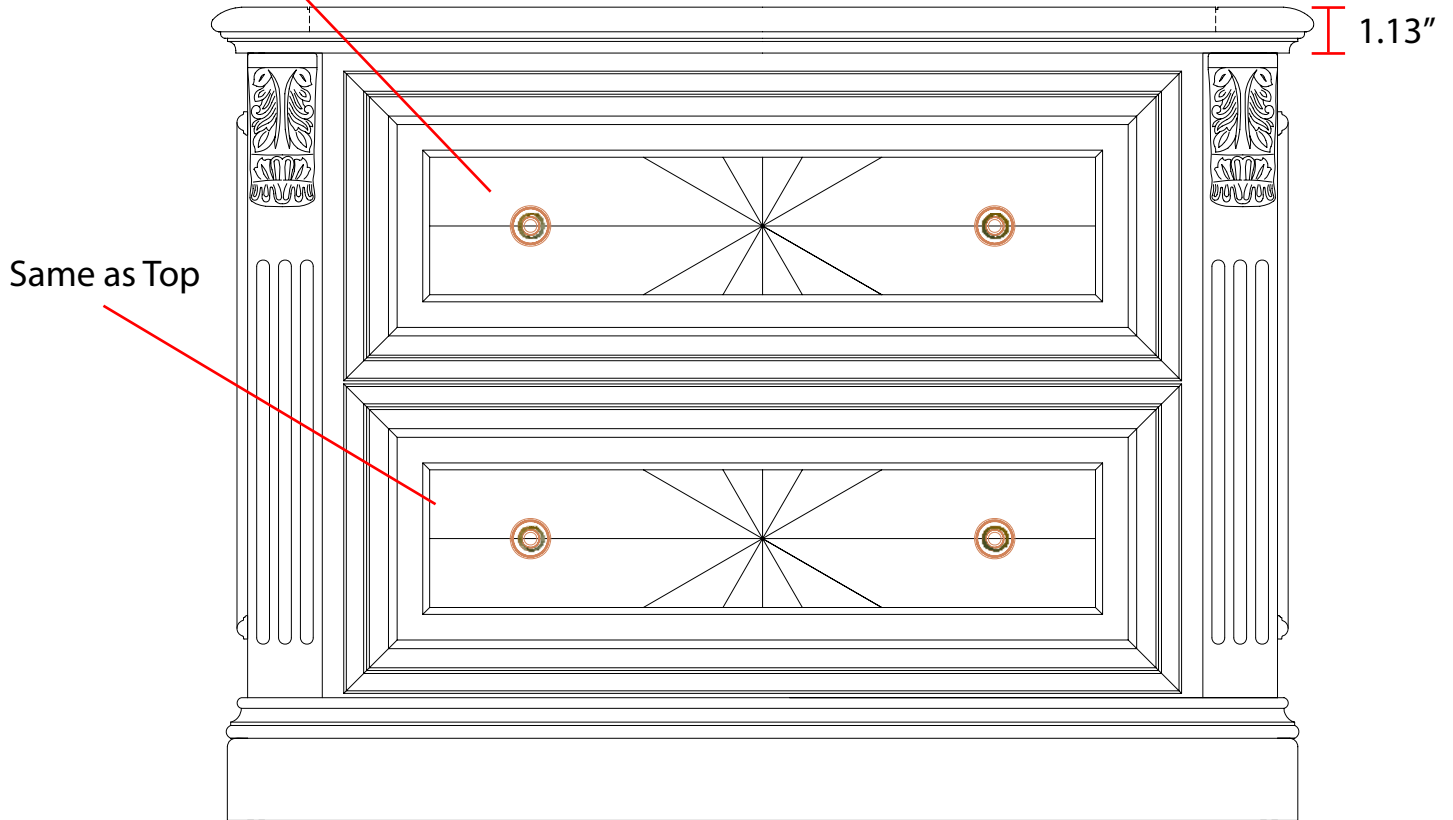

2 drawer Lateral File Production

Overall: 41" x 22" x 30"

Back width w/out crown 38"

Inside: 28.5" x 15.25" x 6.5"(side) 9.5 (rod)

Rods are 13.5" long and 0.5" wide
Sits above side of drawer 2.5"